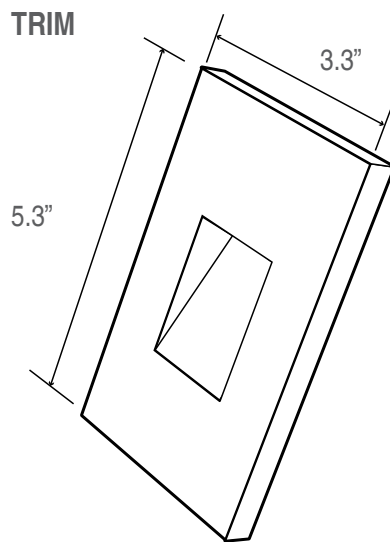

Date: _____	Job: _____	Type: _____
Notes: _____		Quantity: _____

The SW1202RV offers excellent step and walkway lighting in a small, modern form factor. Mounting into a standard single gang junction box and powered by 120V makes for installation with ease.

IP67

Technical Specifications:

Input Voltage	100-130VAC
Power Consumption	2W
Lumens	43-70lm
Efficacy	35lm/W
Color Temperature	3000K
CRI	90+
Dimmable	Yes
Lens	Polycarbonate
IP Rating	IP67
LED Life	60,000 hrs
Warranty	5 years

Dimensions:

Mounts into standard single gang junction box

Ordering Code:

SW1202RV - 3K -

FINISH

WH- White

BN - Brushed Nickel

BL - Black