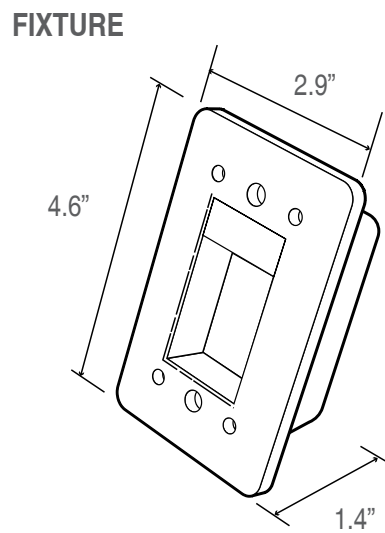

Date: _____	Job: _____	Type: _____
Notes: _____		Quantity: _____

The SW1202RV offers excellent step and walkway lighting in a small, modern form factor. Mounting into a standard single gang junction box and powered by 120V makes for installation with ease.

IP67

Technical Specifications:

Input Voltage	100-130VAC
Power Consumption	2W
Lumens	43-70lm
Efficacy	35lm/W
Color Temperature	3000K
CRI	90+
Dimmable	Yes
Lens	Polycarbonate
IP Rating	IP67
LED Life	60,000 hrs
Warranty	5 years

Dimensions:

Mounts into standard single gang junction box

Ordering Code:

SW1202RV - 3K -

FINISH

WH- White

BN - Brushed Nickel

BL - Black