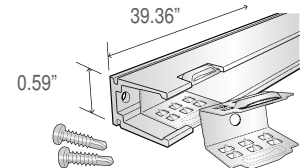

TL24HO-NEON-RGB-AC - Aluminum channel

Ordering Code:

TL24HO - NEON - RGB - 6

Driver Cutsheets:

DESCRIPTION	INPUT	OUTPUT	WATTAGES	SPECIFICATION SHEETS
Non-Dimming Indoor/Outdoor	90-305VAC	24VDC	40W-480W	DR-24VDC-OUT
RGB Controller Indoor	12-36VDC	12-36VDC	768W max.	DR-RGBW-WIFI-CON
RGB Controller Outdoor	12-36VDC	12-36VDC	480W max.	DR-RGBW-WIFI-CON-OUT
RGBW DMX Controller	12-36VDC	12-36VDC	N/A	DR-DMX-WIFI-CON
DMX Digital Decoder - 5 Channel	12-24VDC	12-24VDC	960W max.	DR--DMX-5CH-DEC