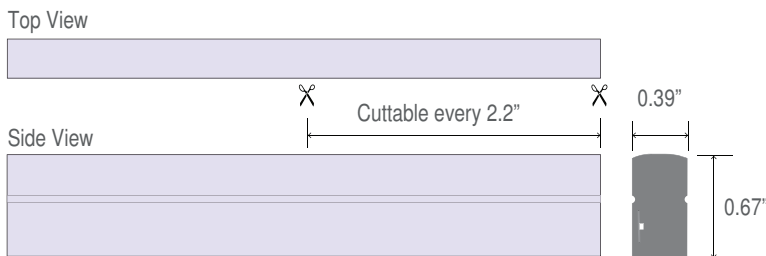

Date: _____ Job: _____ Type: _____
 Notes: _____

The TL24HO-NEON-RGB flexible LED neon is great for your indoor and outdoor color changing applications. It brings together the efficiency of LED technology and durability of modern materials. With a maximum run of 19.7ft it is field cuttable every 2.2" allowing design flexibility. Constructed of UV resistant silicone and being IP66 rated allows this product to stand up to even the most challenging environments. Illuminate your most challenging indoor or outdoor color changing projects with confidence.

Technical Specifications:

Operating Voltage	24VDC
Power Consumption	4.6W/ft
Lumens/ft	148lm/ft
Colors	RGB
CRI	85+
Beam Spread	220°
LED Life	60,000 hrs
Cuttable Increments	2.2"
Minimum Bend (side) Radius	1.25"
Maximum Run Length	19.7'
Warranty	5 years