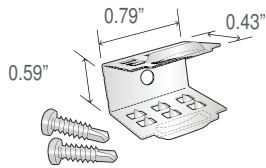

Mounting and Installation Accessories:

TL24HO-NEON-RGB-CL - Stainless steel clip