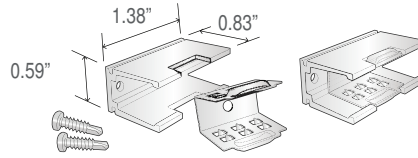

TL24HO-NEON-RGB-CLA - Clip with aluminum mount