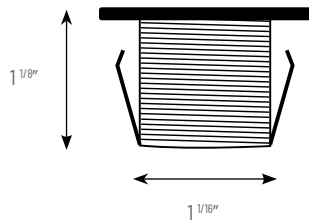

PROJECT	TYPE	NOTES
---------	------	-------

OVERVIEW

The MSW3 LED step/wall light uses a single chip COB and an acrylic lens. It's aluminum housing lends to its durability. These step/wall lights are great for interior and exterior step lighting applications. They are also used in millwork applications. Interchangeable lens of 15°, 30°, and 60° are provided.

[IES FILE \(3000K\)](#)  [DOWNLOAD](#)

TECHNICAL SPECIFICATIONS

Operating Voltage	12VDC
Power Consumption	2W
Lumens Delivered (3000K)	90lm
Efficacy (3000K)	45lm/W
LED Chips	COB
Color Temperatures	3000K, 5000K
CRI	90+
MacAdam Ellipse Binning	3-step
Beam	15°, 30°, 60°
Dimmable	YES
Housing	Aluminum
Trims	Steel
Warranty	5 years

DIMENSIONS

Cutout - Ø1 3/8"

TRIMS

RD - Round Scoop
(scoop removed)

RS - Round Scoop
Ø1.54"

RL - Round Louver
Ø1.54"

MR - Medium Round
Ø2.00"

LR - Large Round
Ø2.75"

SSS - Stainless Steel Square
1.54 x 1.54"

SS1 - Stainless Steel 1-Way
Ø1.80"

SS2 - Stainless Steel 2-Way
Ø1.80"

ORDER CODE

MSW3	122	-	-	-
------	-----	---	---	---

CCT
3K - 3000K
5K - 5000K

TRIM
RS - Round Scoop
RL - Round Louver
MR - Medium Round
LR - Large Round*
SSS - St. Steel Square**
SS1 - St. Steel 1-Way**
SS2 - St. Steel 2-Way**