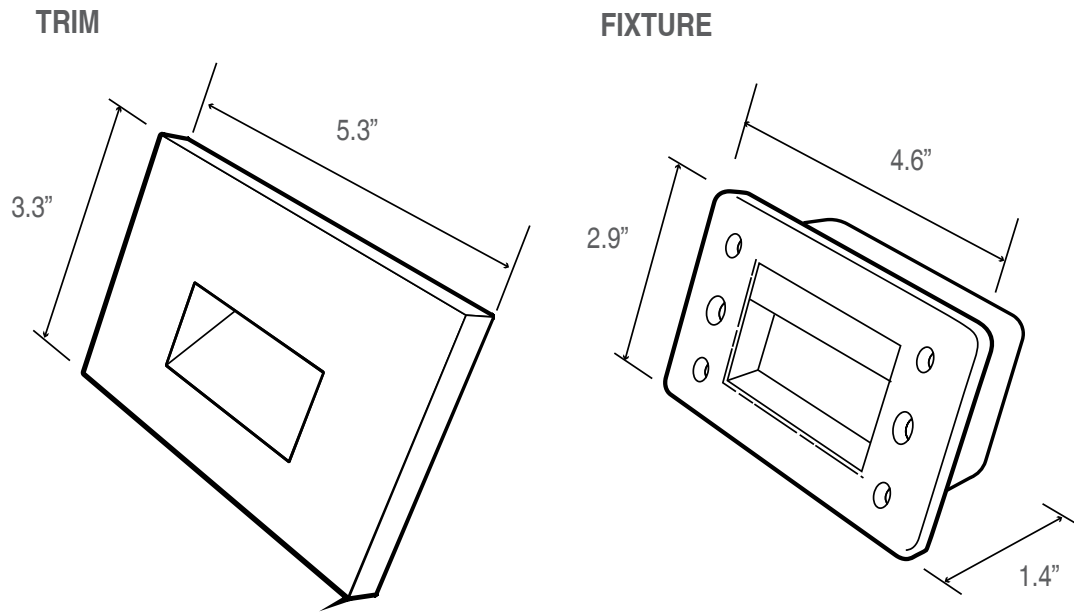

Date: _____	Job: _____	Type: _____
Notes: _____		Quantity: _____

The SW1202RV offers excellent step and walkway lighting in a small, modern form factor. Mounting into a standard single gang junction box and powered by 120V makes for installation with ease.

IP67

Technical Specifications:

Input Voltage	100-120VAC
Power Consumption	2W
Lumens	43-70lm
Efficacy (3000K)	35lm/W
IES File (3000K)	
Color Temperature	2700K, 3000K, 4000K
CRI	90+
Dimmable	Yes
Lens	Polycarbonate
IP Rating	IP67
LED Life	60,000 hrs
Warranty	5 years

Dimensions:

Ordering Code:

SW1202RH - -

CCT

- 27K - 2700K
- 3K - 3000K
- 4K - 4000K

FINISH

- WH- White
- BS - Brushed Steel
- BL - Black