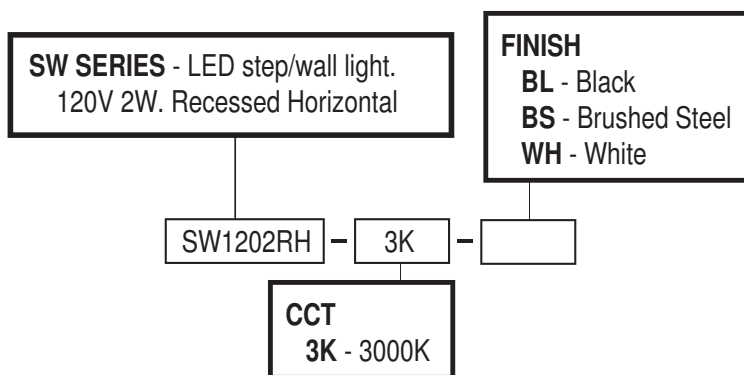

SW1202RH-3K - 120V LED Step/Wall Light

Product Features:

- 120VAC, 2W, 205 lumens
- Indoor/Outdoor installation, IP67
- Installs into a single gang junction box
- Dimmable

Product Specifications:

Housing

- Solid polycarbonate construction.
- Fully sealed unit. Includes gaskets for sealing unit to junction box.
- Approved for use in dry, damp and wet locations.
- Installs into a standard single gang junction box.

Trim

- Screwless
- Recessed light source
- Finishes available: Black (BL), Brushed Steel (BS), White (WH).

Technical

- 100-120V input, 2W.
- 205 lumens, 3000K, 80+ CRI.
- 50,000 hour rated life.
- IP67, Wet Location rated.
- Dimmable

Warranty

- Three year warranty against manufacturer defects in material or workmanship. Please refer to our Terms of Sale for full warranty terms and conditions.

SW1202-RH-3K - 120V LED Step/Wall Light

Product Dimensions:

Ordering Code:

Eg. SW1202RH - 3K - WH