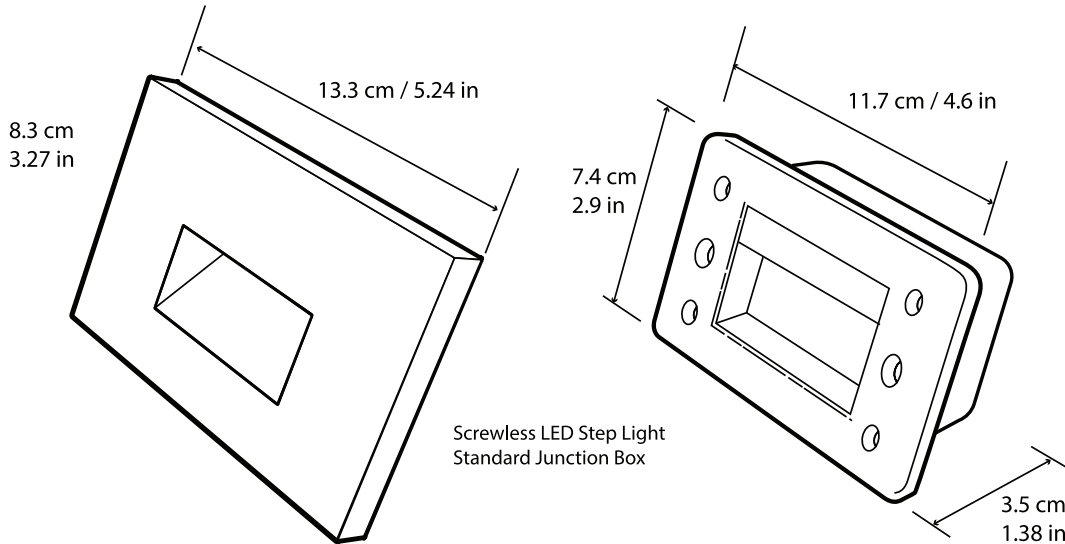

SW1202-RH-3K - 120V LED Step/Wall Light

Product Dimensions: