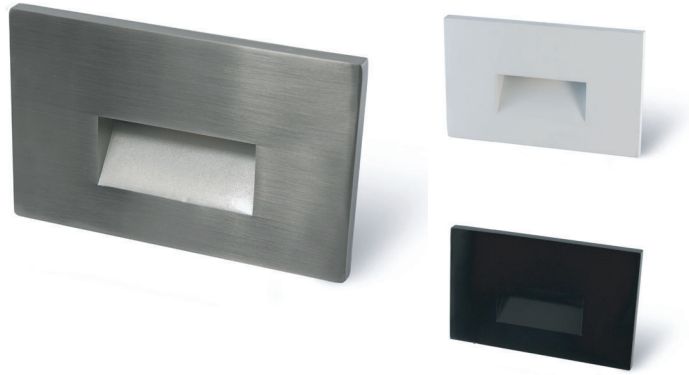

SW1202RH-3K - 120V LED Step/Wall Light

Product Features:

- 120VAC, 2W, 205 lumens
- Indoor/Outdoor installation, IP67
- Installs into a single gang junction box
- Dimmable

Product Specifications:

Housing

- Solid polycarbonate construction.
- Fully sealed unit. Includes gaskets for sealing unit to junction box.
- Approved for use in dry, damp and wet locations.
- Installs into a standard single gang junction box.

Trim

- Screwless
- Recessed light source
- Finishes available: Black (BL), Brushed Steel (BS), White (WH).

Technical

- 100-120V input, 2W.
- 205 lumens, 3000K, 80+ CRI.
- 50,000 hour rated life.
- IP67, Wet Location rated.
- Dimmable