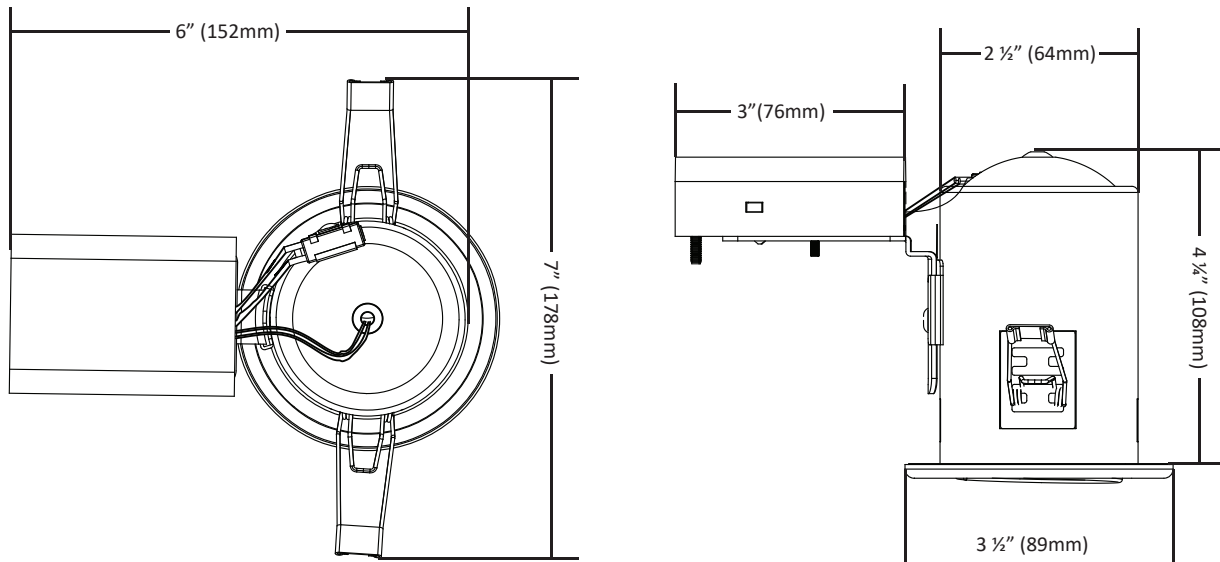

SL12025TI - 2" Directional, Round

Product Features:

- 120V 25W max.
- Shallow 4 1/4" depth housing
- IC Air Tight housing

WORKS WITH
SORAA[®]

Product Specifications:

Housing

- Powder coated steel construction.
- Insulation Contact (IC) rated.
- Air Tight as per ASTM E283 Standard.
- Approved for use in dry and damp locations.
- Approved for feed-through wiring.
- 4 1/4" housing depth.

Warranty

- Two year warranty against manufacturer defects in material or workmanship. Please refer to our Terms of Sale for full warranty terms and conditions.

Mounting

- Installs into 3/8" - 1 1/4" ceiling thickness.
- Installs into 3" diameter hole.
- New Construction Mounting Plate (NCMP 3000) available. Comes with hanger bars.
- **WARNING:** Cannot be directly covered in polycell spray-in foam insulation.

Lamp

- 120V 25W max. GU10 based lamp.
- Recommended lamp: 120V 9W max. Soraa LED lamp.
- Halogen alternative: 120V 25W max. aluminum backed lamp.

SL12025TI - 2" Directional, Round

Product Dimensions:

Accessories:

NCMP 3000 - New Construction Mounting Plate
Steel construction. 3" ø hole. Comes with hanger bars.

Ordering Code:

SL12025TI - 2" Directional, Round

Reccomended Soraa LEDs:

Soraa Vivid 95 CRI*:

Model	CCT (K)	Beam (°)	Power (W)	Lumens (lm)	CBCP
SM16GA-09-25D-927-03	2700K	25°	9W	465	2570
SM16GA-09-36D-927-03	2700K	36°	9W	465	1210
SM16GA-09-60D-927-03	2700K	60°	9W	465	470
SM16GA-09-25D-930-03	3000K	25°	9W	490	2700
SM16GA-09-36D-930-03	3000K	36°	9W	490	1280
SM16GA-09-60D-930-03	3000K	60°	9W	490	500