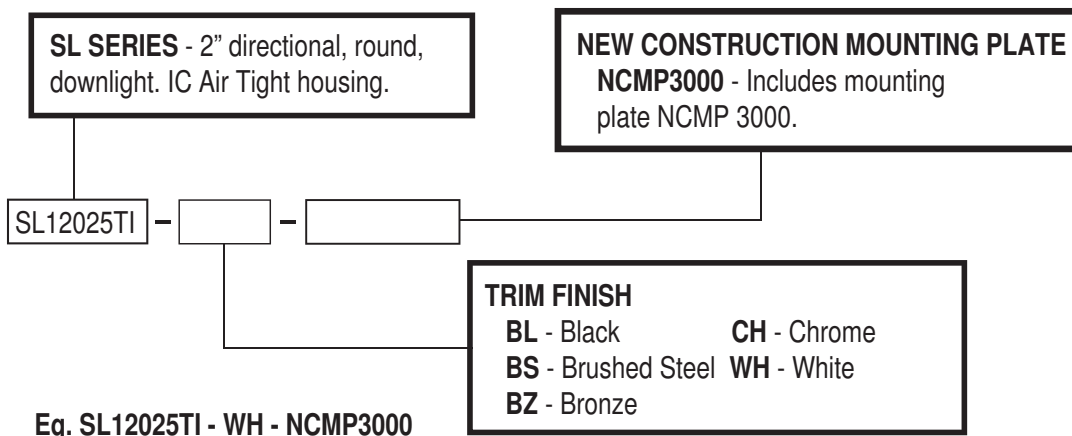

SL12025TI - 2" Directional, Round

Product Features:

- 120V 25W max.
- Shallow 4 1/4" depth housing
- IC Air Tight housing

WORKS WITH
SORAA[®]

Product Specifications:

Housing

- Powder coated steel construction.
- Insulation Contact (IC) rated.
- Air Tight as per ASTM E283 Standard.
- Approved for use in dry and damp locations.
- Approved for feed-through wiring.
- 4 1/4" housing depth.

Lamp

- 120V 25W max. GU10 based lamp.
- Recommended lamp: 120V 9W max. Soraa LED lamp.
- Halogen alternative: 120V 25W max. aluminum backed lamp.

SL12025TI - 2" Directional, Round

Product Dimensions:

Accessories:

NCMP 3000 - New Construction Mounting Plate
Steel construction. 3" ø hole. Comes with hanger bars.

Ordering Code:

SL12025TI - 2" Directional, Round

Reccomended Soraa LEDs:

Soraa Vivid 95 CRI*:

Model	CCT (K)	Beam (°)	Power (W)	Lumens (lm)	CBCP
SM16GA-09-25D-927-03	2700K	25°	9W	465	2570
SM16GA-09-36D-927-03	2700K	36°	9W	465	1210
SM16GA-09-60D-927-03	2700K	60°	9W	465	470
SM16GA-09-25D-930-03	3000K	25°	9W	490	2700
SM16GA-09-36D-930-03	3000K	36°	9W	490	1280
SM16GA-09-60D-930-03	3000K	60°	9W	490	500