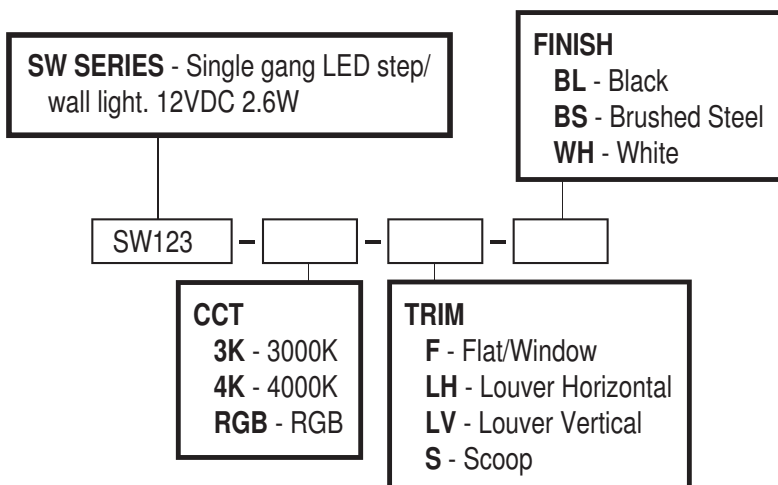

## Product Dimensions:

## Trims:

Flat/Window

Louver Horizontal

Louver Vertical

Scoop

## Ordering Code:

Eg. SW123 - 3K - F - BL