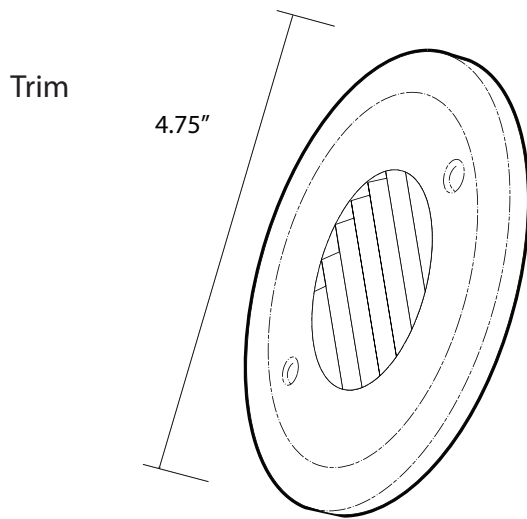

Trim Options

- Flat window, louver.
- Finishes available: Black (BL), Brushed Steel (BS), White (WH).

Technical

- 120V input, 3W.
- 260 lumens, 3000K or 4000K, 80+ CRI.
- 50,000 hour rated life.
- IP67, Wet Location rated.
- Non-dimmable.

Product Dimensions:

Trims:

Flat/Window

Louver

Ordering Code:

Eg. SWR1203 - 4K - L - BL