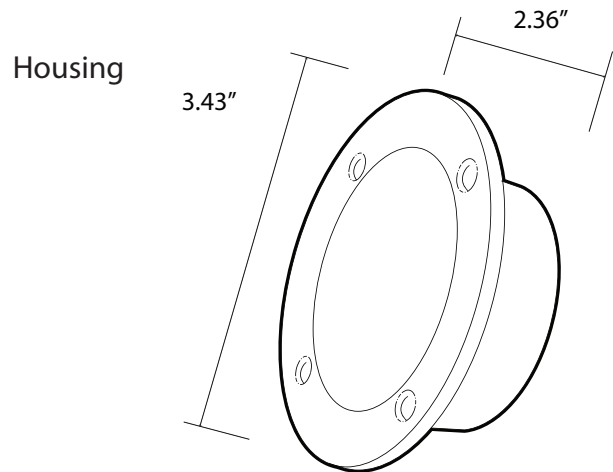

Trim Options

- Flat window, louver.
- Finishes available: Black (BL), Brushed Steel (BS), White (WH).

Technical

- 120V input, 3W.
- 260 lumens, 3000K or 4000K, 80+ CRI.
- 50,000 hour rated life.
- IP67, Wet Location rated.
- Non-dimmable.

Product Dimensions:

Trims:

Flat/Window

Louver

Ordering Code:

Eg. SWR1203 - 4K - L - BL