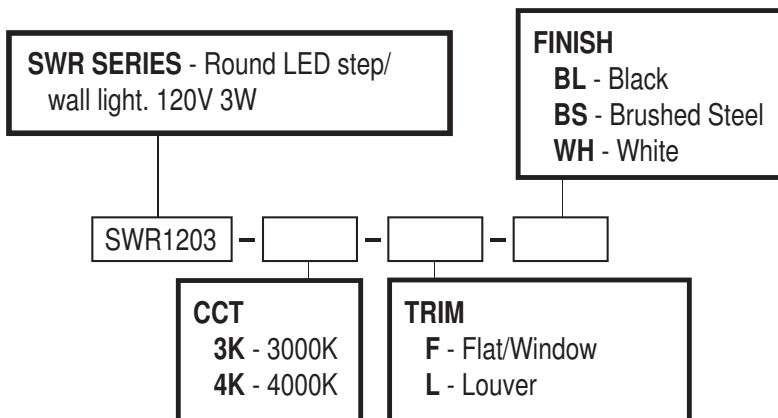

Trim Options

- Flat window, louver.
- Finishes available: Black (BL), Brushed Steel (BS), White (WH).

Technical

- 120V input, 3W.
- 260 lumens, 3000K or 4000K, 80+ CRI.
- 50,000 hour rated life.
- IP67, Wet Location rated.
- Non-dimmable.

Product Dimensions:

Trims:

Flat/Window

Louver

Ordering Code:

Eg. SWR1203 - 4K - L - BL