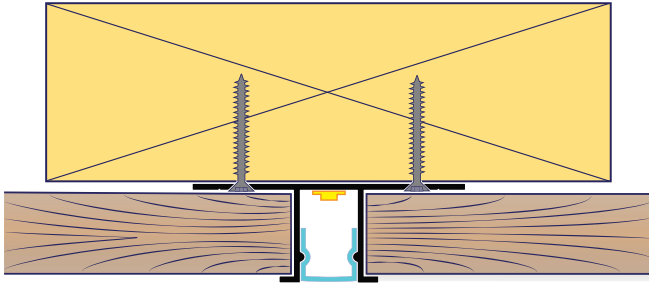

Reveal Channels:

RV-BM-R

Base Reveal - Mud-in base mold
optional reveal
Lens: Frosted

RV-CM-R

Ceiling Reveal - Mud-in ceiling mold
Lens: Frosted

RV-RCM-R

Reflective Ceiling Reveal - Mud-in
ceiling mold optional reveal
Lens: Frosted

Reveal Channels:

RV-ST2

Reveal - Screed Trim two sides
Lens: Frosted

RV-ST1

Reveal - Screed Trim one side
Lens: Frosted

RV-S2

Reveal - Screed, trimless two sides
Lens: Frosted

RV-S1