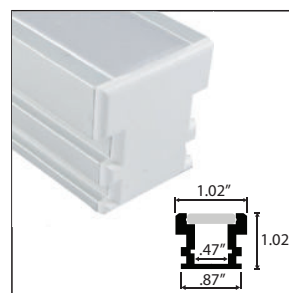

AP-LL22
Inground Deep
WxH 0.98" x 0.55"
Finish: Silver
Lens: Frosted