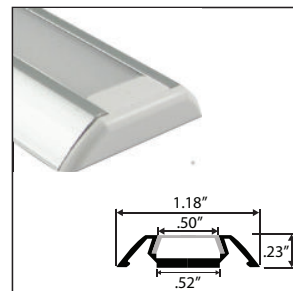

AP-LL11
Low Profile
WxH 1.18" x 0.23"
Finish: Silver
Lens: Frosted