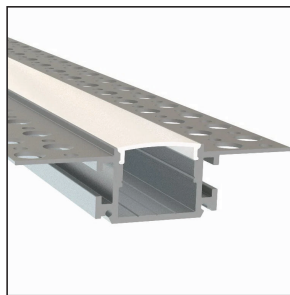

AP-23-2.4
Mud-in Channel
WxH 0.93" x 0.61"
Finish: Silver
Lens: Frosted