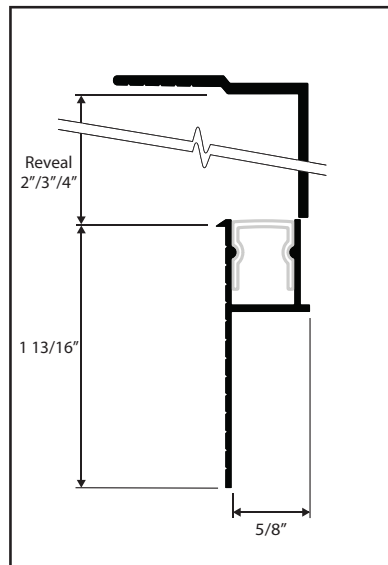

RV-CM-R

Ceiling Reveal - Mud-in ceiling mold
Lens: Frosted