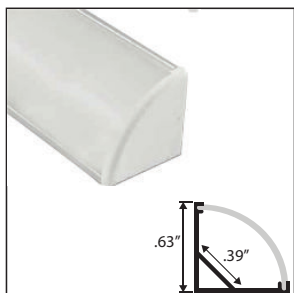

AP-23-2.4
Mud-in Channel
WxH 0.93" x 0.61"
Finish: Silver
Lens: Frosted

AP-07-2.4
Corner Mount Partial Lens
WxH 0.69" x 0.69"
Finish: Silver
Lens: Frosted

AP-08-2.4
Corner Mount Full Lens
WxH 0.64" x 0.64"
Finish: Silver
Lens: Frosted

Standard Aluminum Profiles (1M / 3.28ft):

AP-LL8
Corner Mount
WxH 0.63" x 0.63"
Finish: Silver
Lens: Frosted

AP-LL8-L
Large Corner Mount
WxH 1.2" x 1.2"
Finish: Silver
Lens: Frosted

AP-LL9
Square Focus
WxH 0.63" x 0.47"
Finish: Silver
Lens: Opaque, Frosted