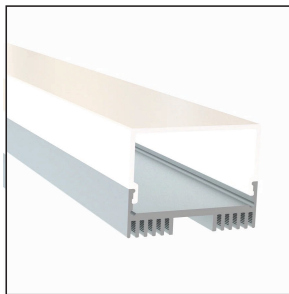

AP-13-2.4

Medium
WxH 0.93" x 0.39"
Finish: Silver
Lens: Frosted

AP-05-2.4

Medium High
WxH 0.93" x 0.51"
Finish: Silver
Lens: Frosted

AP-04-2.4

Large Square
WxH 1.44" x 1.44"
Finish: Silver, Black
Lens: Frosted, Black

AP-21-2.4

Large Wide
WxH 1.97" x 1.16"
Finish: Silver, Black
Lens: Frosted

AP-02-2.4

Small Square Side Lens
WxH 0.8" x 0.8"
Finish: Silver
Lens: Frosted

AP-03-2.4

Medium Side Lens
WxH 1.14" x 0.88"
Finish: Silver
Lens: Frosted