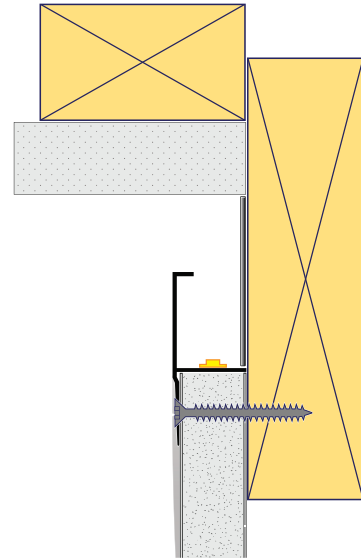

Reveal Channels:

RV-BM-R

Base Reveal - Mud-in base mold
optional reveal
Lens: Frosted