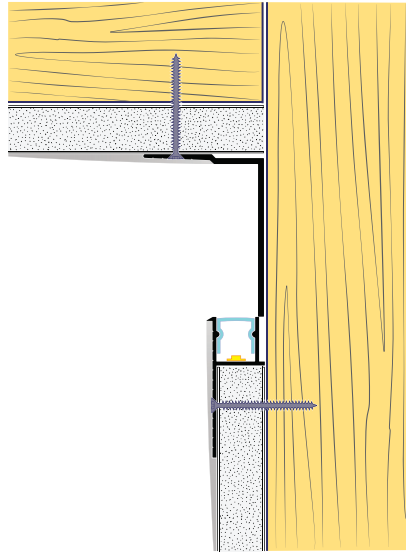

AP-LL15
Slim Recessed
WxH 0.98" x 0.23"
Finish: Silver
Lens: Frosted

AP-LL16
Deep Recessed
WxH 0.98" x 0.55"
Finish: Silver
Lens: Opaque, Frosted, Clear

AP-LL22
Inground Deep
WxH 0.98" x 0.55"
Finish: Silver
Lens: Frosted

Reveal Channels:

RV-BM-R

Base Reveal - Mud-in base mold
optional reveal
Lens: Frosted

RV-CM-R

Ceiling Reveal - Mud-in ceiling mold
Lens: Frosted

RV-RCM-R

Reflective Ceiling Reveal - Mud-in
ceiling mold optional reveal
Lens: Frosted

Reveal Channels:

RV-ST2

Reveal - Screed Trim two sides
Lens: Frosted

RV-ST1

Reveal - Screed Trim one side
Lens: Frosted

RV-S2

Reveal - Screed, trimless two sides
Lens: Frosted

RV-S1