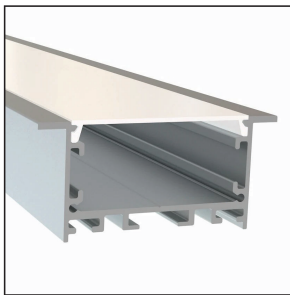

AP-20-2.4
Large Wide Recessed
WxH 1.97" x 1.16"
Finish: Silver
Lens: Frosted