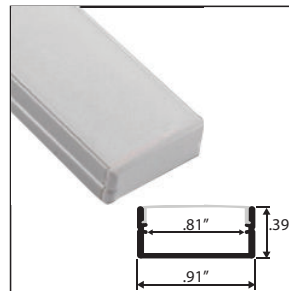

AP-LL13
WIDE Slim
WxH 0.91" x 0.39"
Finish: Silver
Lens: Opaque, Frosted