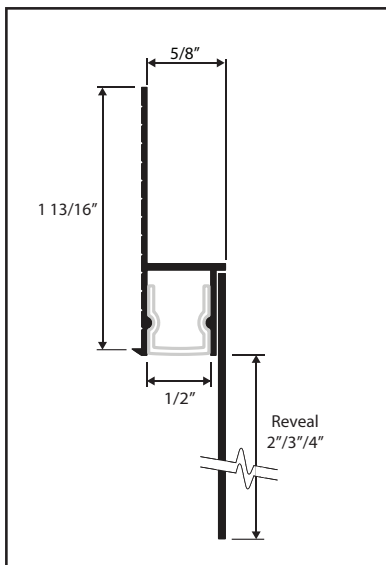

Reveal Channels:

RV-BM-R

Base Reveal - Mud-in base mold
optional reveal
Lens: Frosted