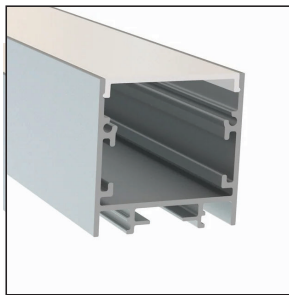

AP-04-2.4

Large Square
WxH 1.44" x 1.44"
Finish: Silver, Black
Lens: Frosted, Black