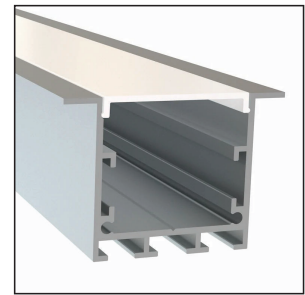

AP-19-2.4
Large Square Recessed
WxH 1.44" x 1.44"
Finish: Silver
Lens: Frosted