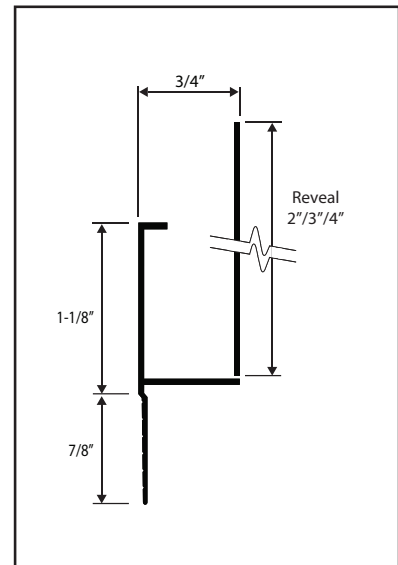

RV-RCM-R

Reflective Ceiling Reveal - Mud-in
ceiling mold optional reveal
Lens: Frosted