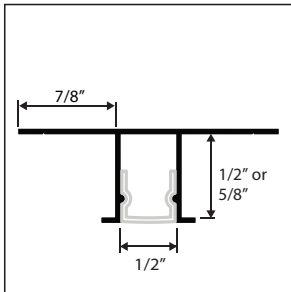

Reveal Channels:

RV-ST2

Reveal - Screed Trim two sides
Lens: Frosted

RV-ST1

Reveal - Screed Trim one side
Lens: Frosted

RV-S2

Reveal - Screed, trimless two sides
Lens: Frosted

RV-S1