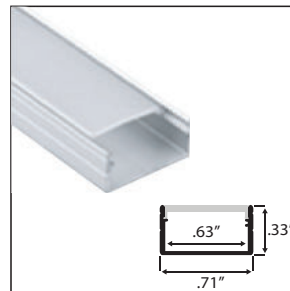

Standard Aluminum Profiles (1M / 3.28ft):

AP-LL8
Corner Mount
WxH 0.63" x 0.63"
Finish: Silver
Lens: Frosted

AP-LL8-L
Large Corner Mount
WxH 1.2" x 1.2"
Finish: Silver
Lens: Frosted

AP-LL9
Square Focus
WxH 0.63" x 0.47"
Finish: Silver
Lens: Opaque, Frosted

AP-LL9-FCS-XX
Square Focus*
WxH 0.63" x 0.47"
Finish: Silver
Lens: Clear

*Available in
10°, 45°, 60°, 90°

AP-LL10
Medium Slim
WxH 0.60" x 0.24"
Finish: Silver
Lens: Frosted

AP-LL11
Low Profile
WxH 1.18" x 0.23"
Finish: Silver
Lens: Frosted