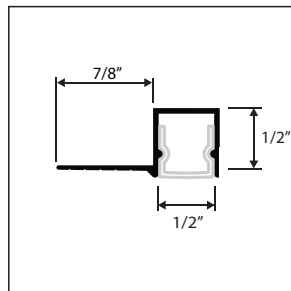

RV-DW2

Reveal - Mud-in one side
Lens: Frosted