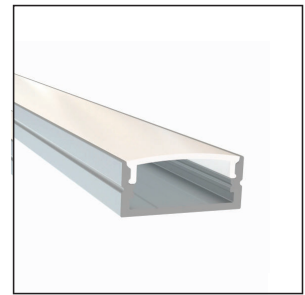

Standard Aluminum Profiles (2.4M / 7.8ft):

AP-10-2.4

Slim
WxH 0.59" x 0.27"
Finish: Silver
Lens: Frosted

AP-01-2.4

Slim Small
WxH 0.66" x 0.31"
Finish: Silver, Black
Lens: Frosted

AP-17-2.4

Slim Medium
WxH 0.66" x 0.60"
Finish: Silver, Black
Lens: Frosted, Black

AP-13-2.4

Medium
WxH 0.93" x 0.39"
Finish: Silver
Lens: Frosted

AP-05-2.4

Medium High
WxH 0.93" x 0.51"
Finish: Silver
Lens: Frosted

AP-04-2.4

Large Square
WxH 1.44" x 1.44"
Finish: Silver, Black
Lens: Frosted, Black