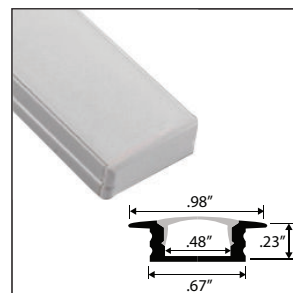

AP-LL15
Slim Recessed
WxH 0.98" x 0.23"
Finish: Silver
Lens: Frosted