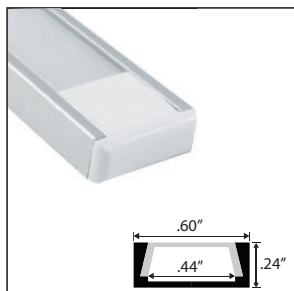

AP-LL10
Medium Slim
WxH 0.60" x 0.24"
Finish: Silver
Lens: Frosted