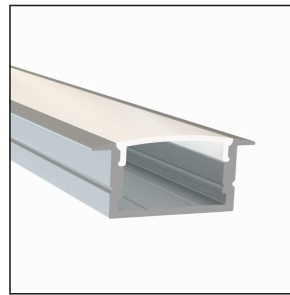

AP-21-2.4

Large Wide
WxH 1.97" x 1.16"
Finish: Silver, Black
Lens: Frosted

AP-02-2.4

Small Square Side Lens
WxH 0.8" x 0.8"
Finish: Silver
Lens: Frosted

AP-03-2.4

Medium Side Lens
WxH 1.14" x 0.88"
Finish: Silver
Lens: Frosted

Standard Aluminum Profiles (2.4M / 7.8ft):

AP-15-2.4
Slim Small Recessed
WxH 0.66" x 0.31"
Finish: Silver, Black
Lens: Frosted

AP-16-2.4
Slim Medium Recessed
WxH 0.66" x 0.57"
Finish: Silver, Black
Lens: Frosted