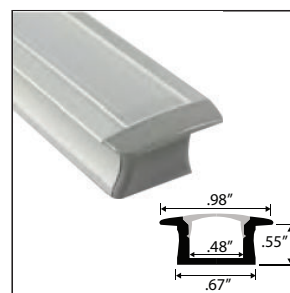

AP-LL16
Deep Recessed
WxH 0.98" x 0.55"
Finish: Silver
Lens: Opaque, Frosted, Clear