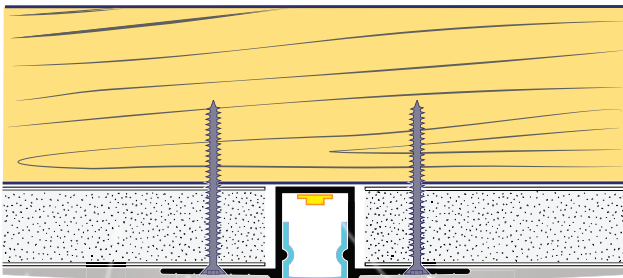

Reveal Channels:

RV-ST2

Reveal - Screed Trim two sides
Lens: Frosted

RV-ST1

Reveal - Screed Trim one side
Lens: Frosted

RV-S2

Reveal - Screed, trimless two sides
Lens: Frosted

RV-S1

Reveal - Screed, trimless one side
Lens: Frosted

RV-DW2

Reveal - Mud-in two sides
Lens: Frosted

RV-DW2

Reveal - Mud-in one side
Lens: Frosted