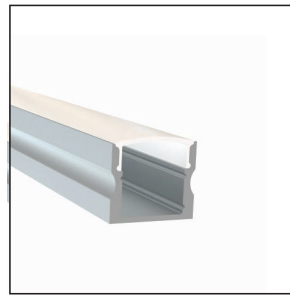

Standard Aluminum Profiles (2.4M / 7.8ft):

AP-10-2.4

Slim
WxH 0.59" x 0.27"
Finish: Silver
Lens: Frosted

AP-01-2.4

Slim Small
WxH 0.66" x 0.31"
Finish: Silver, Black
Lens: Frosted

AP-17-2.4

Slim Medium
WxH 0.66" x 0.60"
Finish: Silver, Black
Lens: Frosted, Black

AP-13-2.4

Medium
WxH 0.93" x 0.39"
Finish: Silver
Lens: Frosted

AP-05-2.4

Medium High
WxH 0.93" x 0.51"
Finish: Silver
Lens: Frosted

AP-04-2.4

Large Square
WxH 1.44" x 1.44"
Finish: Silver, Black
Lens: Frosted, Black