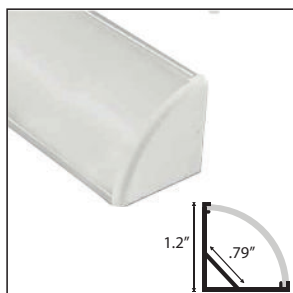

AP-23-2.4
Mud-in Channel
WxH 0.93" x 0.61"
Finish: Silver
Lens: Frosted

AP-07-2.4
Corner Mount Partial Lens
WxH 0.69" x 0.69"
Finish: Silver
Lens: Frosted

AP-08-2.4
Corner Mount Full Lens
WxH 0.64" x 0.64"
Finish: Silver
Lens: Frosted

Standard Aluminum Profiles (1M / 3.28ft):

AP-LL8
Corner Mount
WxH 0.63" x 0.63"
Finish: Silver
Lens: Frosted

AP-LL8-L
Large Corner Mount
WxH 1.2" x 1.2"
Finish: Silver
Lens: Frosted

AP-LL9
Square Focus
WxH 0.63" x 0.47"
Finish: Silver
Lens: Opaque, Frosted