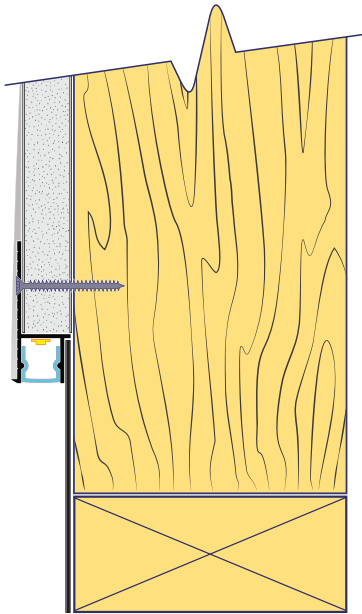

Reveal Channels:

RV-BM-R

Base Reveal - Mud-in base mold
optional reveal
Lens: Frosted