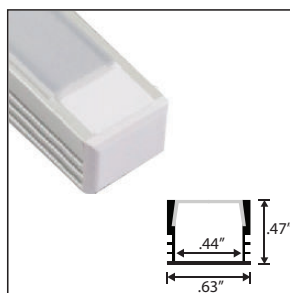

Standard Aluminum Profiles (1M / 3.28ft):

AP-LL8
Corner Mount
WxH 0.63" x 0.63"
Finish: Silver
Lens: Frosted

AP-LL8-L
Large Corner Mount
WxH 1.2" x 1.2"
Finish: Silver
Lens: Frosted

AP-LL9
Square Focus
WxH 0.63" x 0.47"
Finish: Silver
Lens: Opaque, Frosted