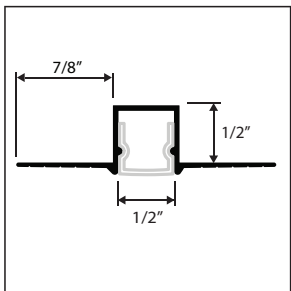

RV-DW2

Reveal - Mud-in two sides
Lens: Frosted