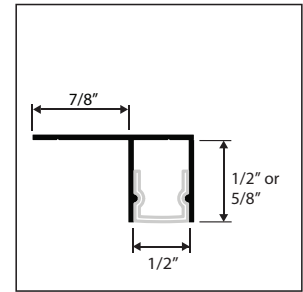

Reveal Channels:

RV-ST2

Reveal - Screed Trim two sides
Lens: Frosted

RV-ST1

Reveal - Screed Trim one side
Lens: Frosted

RV-S2

Reveal - Screed, trimless two sides
Lens: Frosted

RV-S1