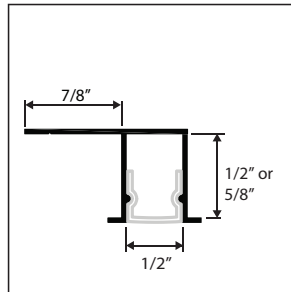

Reveal Channels:

RV-ST2

Reveal - Screed Trim two sides
Lens: Frosted

RV-ST1

Reveal - Screed Trim one side
Lens: Frosted

RV-S2

Reveal - Screed, trimless two sides
Lens: Frosted

RV-S1