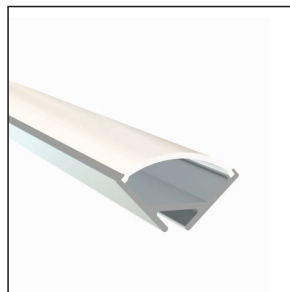

AP-08-2.4
Corner Mount Full Lens
WxH 0.64" x 0.64"
Finish: Silver
Lens: Frosted