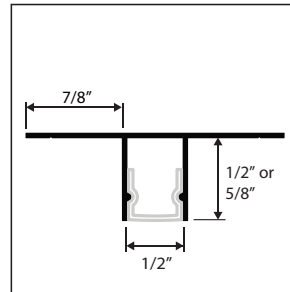

Reveal Channels:

RV-ST2

Reveal - Screed Trim two sides
Lens: Frosted

RV-ST1

Reveal - Screed Trim one side
Lens: Frosted

RV-S2

Reveal - Screed, trimless two sides
Lens: Frosted

RV-S1