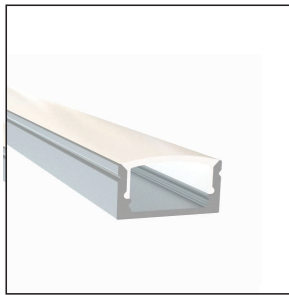

Standard Aluminum Profiles (2.4M / 7.8ft):

AP-10-2.4

Slim
WxH 0.59" x 0.27"
Finish: Silver
Lens: Frosted

AP-01-2.4

Slim Small
WxH 0.66" x 0.31"
Finish: Silver, Black
Lens: Frosted

AP-17-2.4

Slim Medium
WxH 0.66" x 0.60"
Finish: Silver, Black
Lens: Frosted, Black

AP-13-2.4

Medium
WxH 0.93" x 0.39"
Finish: Silver
Lens: Frosted

AP-05-2.4

Medium High
WxH 0.93" x 0.51"
Finish: Silver
Lens: Frosted

AP-04-2.4

Large Square
WxH 1.44" x 1.44"
Finish: Silver, Black
Lens: Frosted, Black