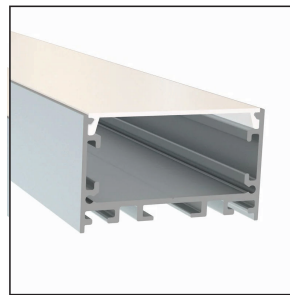

AP-13-2.4

Medium
WxH 0.93" x 0.39"
Finish: Silver
Lens: Frosted

AP-05-2.4

Medium High
WxH 0.93" x 0.51"
Finish: Silver
Lens: Frosted

AP-04-2.4

Large Square
WxH 1.44" x 1.44"
Finish: Silver, Black
Lens: Frosted, Black