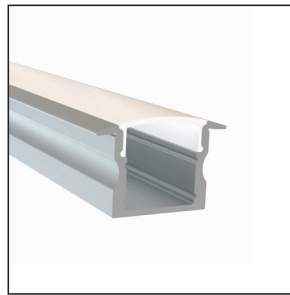

AP-21-2.4

Large Wide
WxH 1.97" x 1.16"
Finish: Silver, Black
Lens: Frosted

AP-02-2.4

Small Square Side Lens
WxH 0.8" x 0.8"
Finish: Silver
Lens: Frosted

AP-03-2.4

Medium Side Lens
WxH 1.14" x 0.88"
Finish: Silver
Lens: Frosted

Standard Aluminum Profiles (2.4M / 7.8ft):

AP-15-2.4
Slim Small Recessed
WxH 0.66" x 0.31"
Finish: Silver, Black
Lens: Frosted

AP-16-2.4
Slim Medium Recessed
WxH 0.66" x 0.57"
Finish: Silver, Black
Lens: Frosted