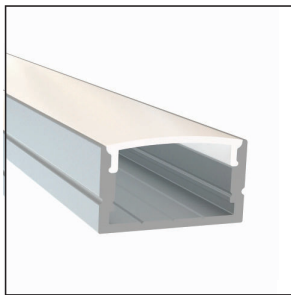

Standard Aluminum Profiles (2.4M / 7.8ft):

AP-10-2.4

Slim
WxH 0.59" x 0.27"
Finish: Silver
Lens: Frosted

AP-01-2.4

Slim Small
WxH 0.66" x 0.31"
Finish: Silver, Black
Lens: Frosted

AP-17-2.4

Slim Medium
WxH 0.66" x 0.60"
Finish: Silver, Black
Lens: Frosted, Black

AP-13-2.4

Medium
WxH 0.93" x 0.39"
Finish: Silver
Lens: Frosted

AP-05-2.4

Medium High
WxH 0.93" x 0.51"
Finish: Silver
Lens: Frosted

AP-04-2.4

Large Square
WxH 1.44" x 1.44"
Finish: Silver, Black
Lens: Frosted, Black