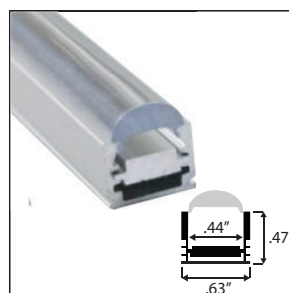

Standard Aluminum Profiles (1M / 3.28ft):

AP-LL8
Corner Mount
WxH 0.63" x 0.63"
Finish: Silver
Lens: Frosted

AP-LL8-L
Large Corner Mount
WxH 1.2" x 1.2"
Finish: Silver
Lens: Frosted

AP-LL9
Square Focus
WxH 0.63" x 0.47"
Finish: Silver
Lens: Opaque, Frosted