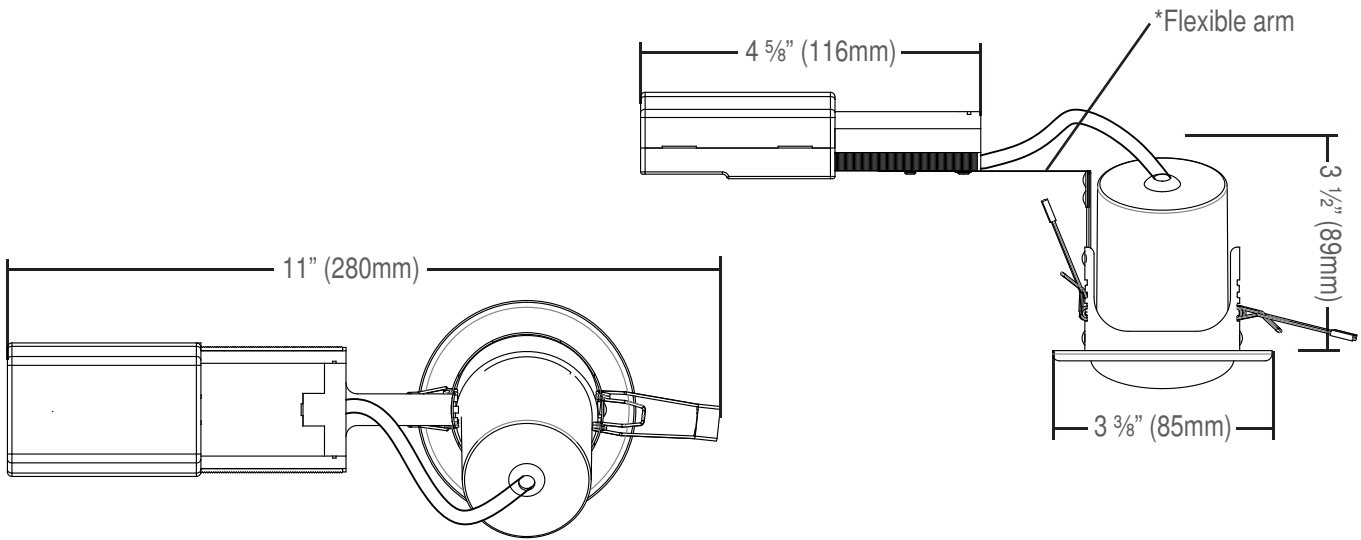

Date: _____	Job: _____	Type: _____
Notes: _____		Quantity: _____

The XL Series downlights offer exceptional efficiency and LED performance in a small design friendly fixture. With an airtight and IC rating without a traditional box, a small 2" aperture, and lumen output up to 1100lm, these discreet downlights deliver with their output. CRI value ranges from 84-97, R9 values on 90+ CRI modules range from 83-87. The XL Series offers exceptional color rendering. They are available in many CCTs as well as a dim to warm option. Suitable for indoor and outdoor applications the XL Series are rated for Dry & Damp locations. Shower accessories are available.

Technical Specifications:

Input Voltage	110-130VAC
Power Consumption	10.2W
Lumens - 80 / 95 CRI (3000K) / Classic Dim	1106lm / 684lm / 837lm
Efficacy (3000K)	108lm/W / 68lm/W / 82lm/W
Power Factor	0.90
LED Chip	Single COB
Color Temperatures	2700K, 3000K, 3500K, 4000K, CD (DtW) 2850K-1800K
CRI - 80CRI / 95CRI / Classic Dim (DtW)	84 / 97 / 96
R9 Value - 95CRI / Classic Dim (DtW)	83 / 87
LED Life	60,000 hrs
MacAdam Ellipse Binning	2-step
Beam Angles	15°, 24°, 38°
Tilt (Adjustable fixtures)	25°
Dimming Type	ELV / Reverse Phase
Dimming Performance (Lutron DVELV)	3%
Environment	Damp and Dry Location Rated
Ceiling Rating	IC & Airtight
Warranty	5 years

Dimensions:

XL3512TL/F

XL3512TITL/F

Ordering Code:

Fixture

XL3512 - -

TRIM

- TL - Round
- TLF - Square
- TITL - Adjustable Round
- TITLF - Adjustable Square

BEAM

- 15 - 15°
- 24 - 24°
- 38 - 38°

Accessories:

New Construction Mounting Plates

- TL/TLF - **NCMP 2750** - 2.75"
- TITL/TITLF - **NCMP 3125** - 3.125"

NCMP -

HOLE SIZE

- 2750 - 2.75"
- 3125 - 3.125"