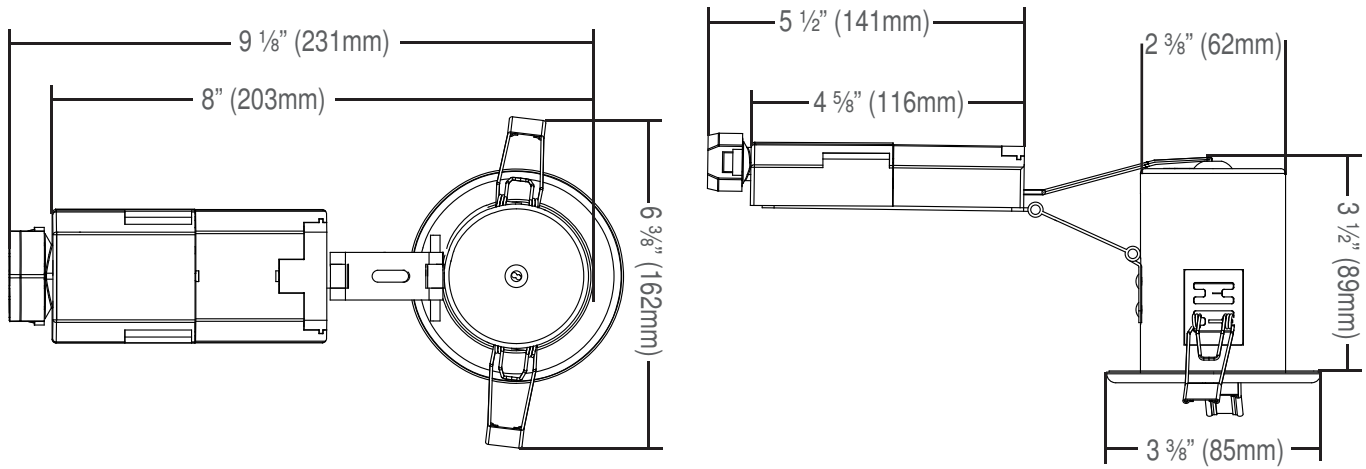

Date: _____	Job: _____	Type: _____
Notes: _____		Quantity: _____

The XL Series downlights offer exceptional efficiency and LED performance in a small design friendly fixture. With an airtight and IC rating without a traditional box, a small 2" aperture, and lumen output up to 1100lm, these discreet downlights deliver with their output. CRI value ranges from 84-97, R9 values on 90+ CRI modules range from 83-87. The XL Series offers exceptional color rendering. They are available in many CCTs as well as a dim to warm option. Suitable for indoor and outdoor applications the XL Series are rated for Dry & Damp locations. Shower accessories are available.

Technical Specifications:

Input Voltage	110-130VAC
Power Consumption	10.2W
Lumens - 80 / 95 CRI (3000K) / Classic Dim	1106lm / 684lm / 837lm
Efficacy (3000K)	108lm/W / 68lm/W / 82lm/W
Power Factor	0.90
LED Chip	Single COB
Color Temperatures	2700K, 3000K, 3500K, 4000K, CD (DtW) 2850K-1800K
CRI - 80CRI / 95CRI / Classic Dim (DtW)	84 / 97 / 96
R9 Value - 95CRI / Classic Dim (DtW)	83 / 87
LED Life	60,000 hrs
MacAdam Ellipse Binning	2-step
Beam Angles	15°, 24°, 38°
Tilt (Adjustable fixtures)	25°
Dimming Type	ELV / Reverse Phase
Dimming Performance (Lutron DVELV)	3%
Environment	Damp and Dry Location Rated
Ceiling Rating	IC & Airtight
Warranty	5 years

Dimensions:

XL3512TL/F

XL3512TITL/F

Ordering Code:

Fixture

XL3512 - -

TRIM

- TL - Round
- TLF - Square
- TITL - Adjustable Round
- TITLF - Adjustable Square

BEAM

- 15 - 15°
- 24 - 24°
- 38 - 38°

Accessories:

New Construction Mounting Plates

- TL/TLF - **NCMP 2750** - 2.75"
- TITL/TITLF - **NCMP 3125** - 3.125"

NCMP -

HOLE SIZE

- 2750 - 2.75"
- 3125 - 3.125"