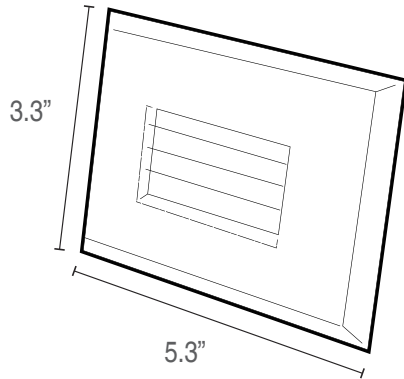

Dimensions:

TRIM

FIXTURE

Ordering Code:

CCT

- 3K - 3000K
- RGB - RGB
- RGBW - RGB+White

TRIM

- F- Flat/Window
- LH- Louver Horizontal
- LV - Louver Vertical
- S - Scoop