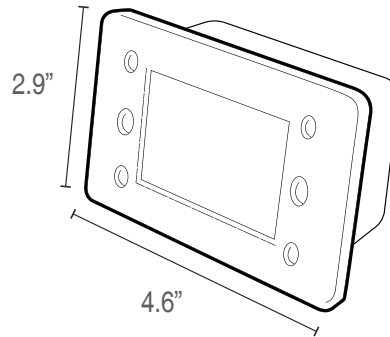

IP67

Technical Specifications:

Input Voltage	12VDC
Power Consumption	2.6W
Lumens	43-70lm
Efficacy (3000K)	35lm/W
IES File (3000K)	↓
Color Temperature	3000K, RGB, RGBW
CRI	90+ (3000k)
Dimmable	Yes
Lens	Polycarbonate
Trim	Cast aluminum
IP Rating	IP67
LED Life	60,000 hrs
Warranty	5 years

Dimensions:

TRIM

FIXTURE

Ordering Code:

CCT

- 3K - 3000K
- RGB - RGB
- RGBW - RGB+White

TRIM

- F- Flat/Window
- LH- Louver Horizontal
- LV - Louver Vertical
- S - Scoop