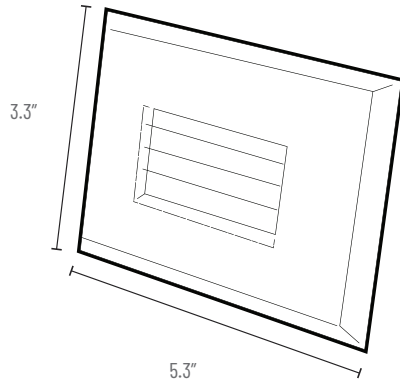

PROJECT	TYPE	NOTES
---------	------	-------

OVERVIEW

The SW1202 offers excellent step and walkway lighting in a small, modern form factor. Mounting into a standard single gang junction box and powered by 120V makes for installation with ease.

DIMENSIONS

Trim

Fixture

ORDER CODE

SW1202	-	-	-
--------	---	---	---

CCT

- 3K** - 3000K
- 4K** - 4000K

TRIM