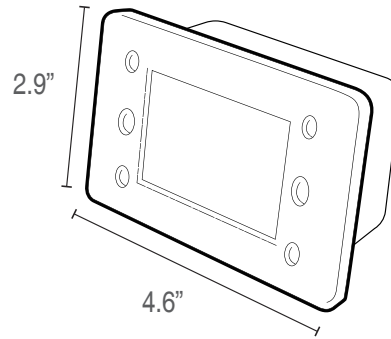

**Dimensions:**

**TRIM**

**FIXTURE**

**Ordering Code:**

SW1202 -  -  -

**CCT**

- 3K** - 3000K
- 4K** - 4000K

**TRIM**