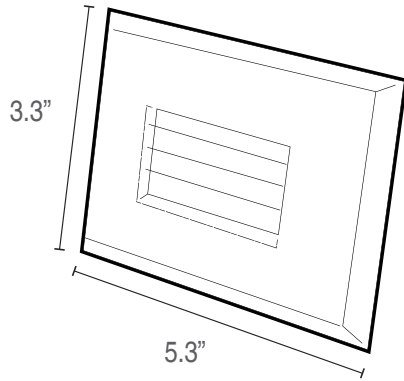

**Dimensions:**

**TRIM**

**FIXTURE**

**Ordering Code:**

SW1202 -  -  -

**CCT**

- 3K** - 3000K
- 4K** - 4000K

**TRIM**