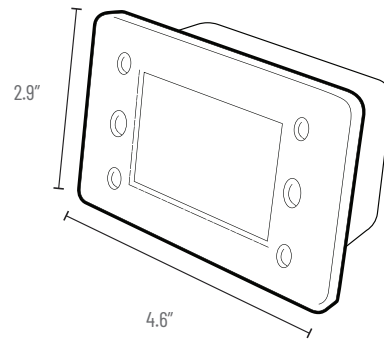

PROJECT	TYPE	NOTES
---------	------	-------

OVERVIEW

The SW1202 offers excellent step and walkway lighting in a small, modern form factor. Mounting into a standard single gang junction box and powered by 120V makes for installation with ease.

DIMENSIONS

Trim

Fixture

ORDER CODE

SW1202	-	-	-
--------	---	---	---

CCT

- 3K** - 3000K
- 4K** - 4000K

TRIM