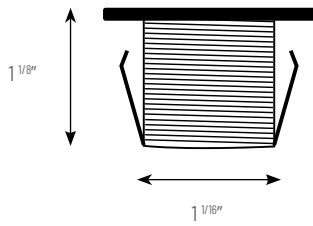

[IES FILE \(3000K\)](#)  [DOWNLOAD](#)

TECHNICAL SPECIFICATIONS

Operating Voltage	12VDC
Power Consumption	1W
Lumens Delivered (3000K)	63lm
Efficacy (3000K)	63lm/W
LED Chips	COB
Color Temperatures	2700K, 3000K, 4000K, 5000K
CRI	90+
MacAdam Ellipse Binning	3-step
Beam	30°
Dimmable	YES
Housing	Aluminum
Trims	Steel
Warranty	5 years

DIMENSIONS

Cutout - Ø1 3/8"

TRIMS

RD - Round Scoop
(scoop removed)

RS - Round Scoop
Ø1.54"

RL - Round Louver
Ø1.54"

MR - Medium Round
Ø2.00"

LR - Large Round
Ø2.75"

SSS - Stainless Steel Square
1.54 x 1.54"

SS1 - Stainless Steel 1-Way
Ø1.80"

SS2 - Stainless Steel 2-Way
Ø1.80"

ORDER CODE

MSW1	121	-	-	-
------	-----	---	---	---

CCT
27K - 2700K
3K - 3000K
4K - 4000K
5K - 5000K