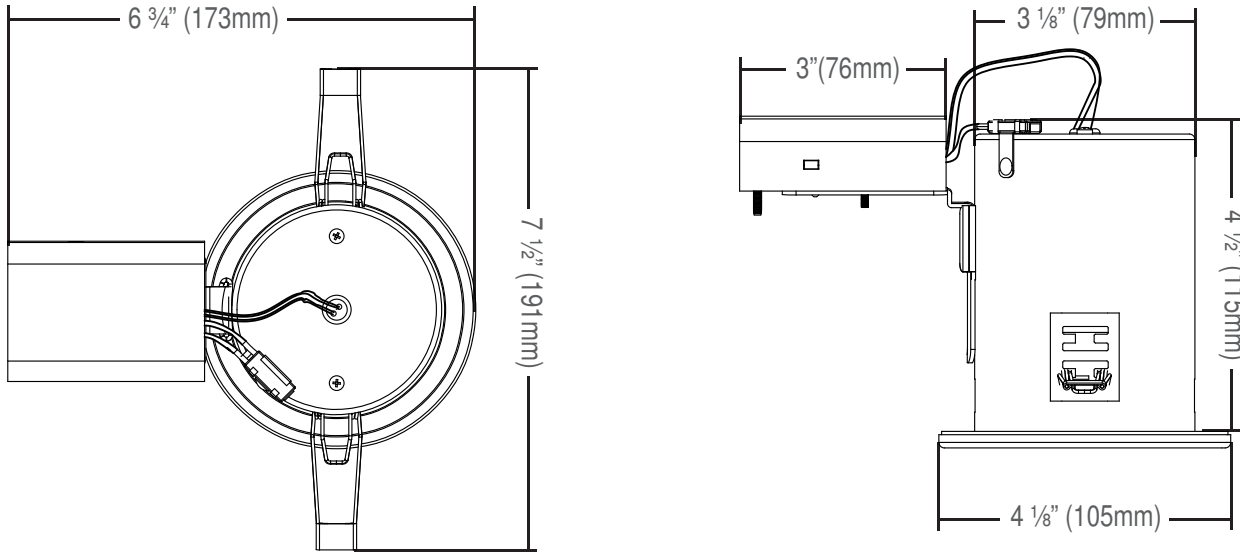

Date: _____	Job: _____	Type: _____
Notes: _____		Quantity: _____

The AL12035 downlight offers exceptional efficiency and performance in a small, design friendly fixture. With a lumen output of up to 725lm when lamped with Soraa GU10 LED lamps, the output is further enhanced by the faceted aluminum reflector. The AL12035 is IC and AirTight without a traditional box allowing design flexibility.

### Technical Specifications:

Input Voltage	110-130VAC
Power Consumption - Soraa lamped	9W
Lumens - Soraa lamped	490 - 725lm
Color Temperatures - Soraa lamped	2700K, 3000K, 4000K,
CRI - Soraa lamped	90 / 95
R9 Value - Soraa lamped	50 / 95
LED Life	35,000 hrs
Beam Angles - Soraa lamped	10°, 25°, 36°
Hole Cutout Diameter	3 5/8"
Dimming Type	Forward Phase
Dimming Performance (Lutron DVELV)	4%
Environment	Damp and Dry Location Rated
Ceiling Rating	IC & Airtight
Warranty	2 years

**Dimensions:**

**Ordering Code:**

Fixture

Soraa Lamps

AL12035 -

Please go to [www.soraa.com](http://www.soraa.com) to see their latest lamp offering and part numbers.

**FINISH**

WH - White

BS - Brushed Steel

**Accessories:**

New Construction Mounting Plate  
NCMP 3625 - 3.625"

NCMP - 3625