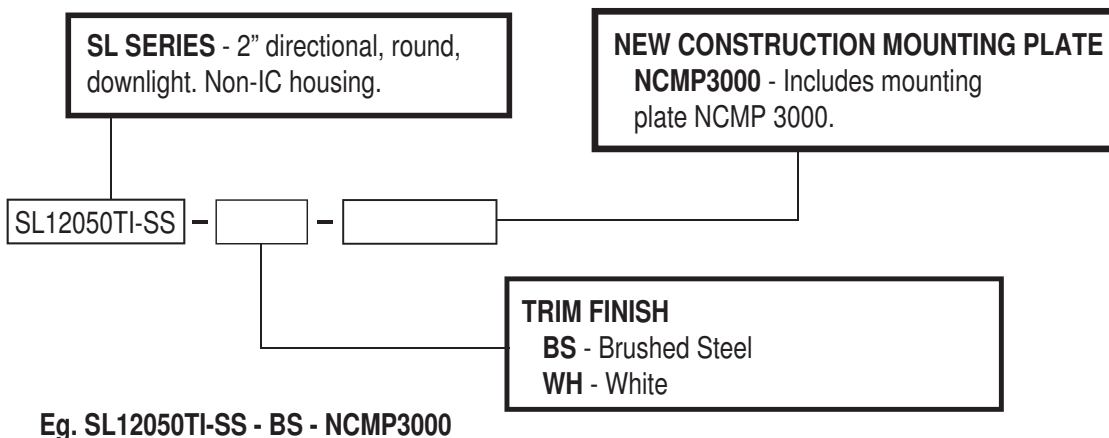

Ordering Code: