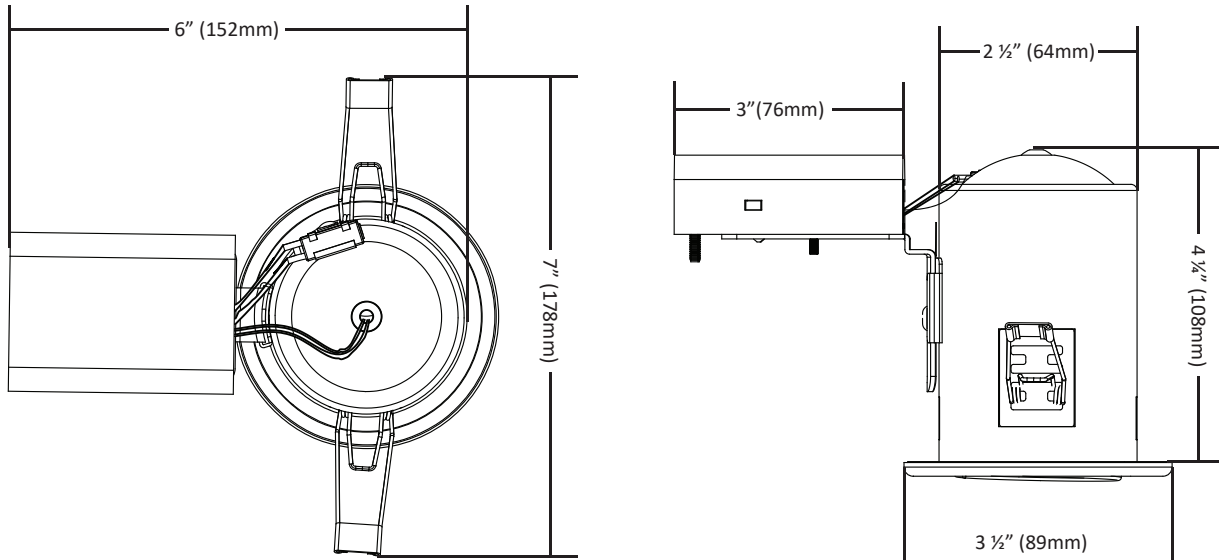

SL12050TI-SS - 2" Directional, Round, Stainless

Product Dimensions: