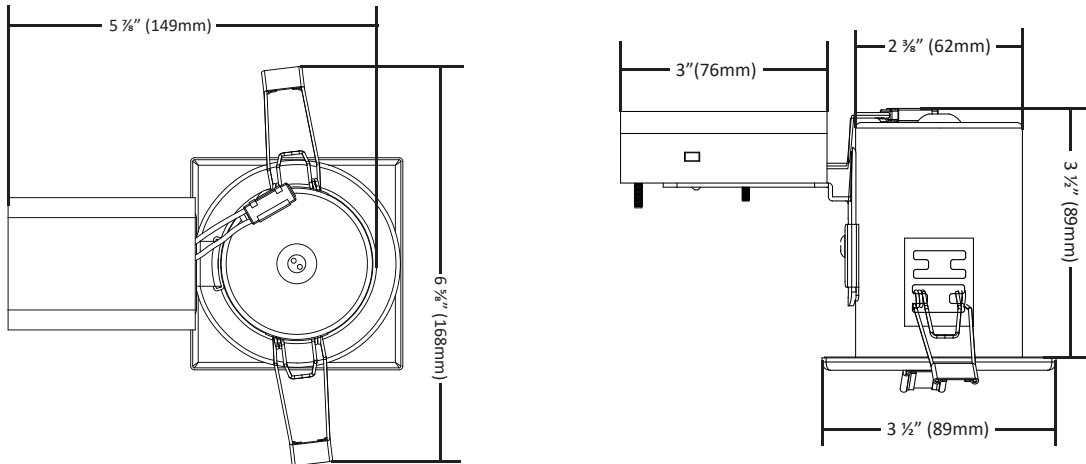

SL12025TLF - 2" Non-directional, Twist Lock, Square

Product Features:

- 120V 25W max.
- Shallow 3 1/2" depth housing
- IC Air Tight housing
- Convertible to Wet Location with WLT

WORKS WITH
SORAA[®]

Product Specifications:

Warranty

- Two year warranty against manufacturer defects in material or workmanship. Please refer to our Terms of Sale for full warranty terms and conditions.

Mounting

- Installs into 3/8" - 1 1/4" ceiling thickness.
- Installs into 2 3/4" diameter hole.
- New Construction Mounting Plate (NCMP 2750) available. Comes with hanger bars.
- **WARNING:** Cannot be directly covered in polycell spray-in foam insulation.

Lamp

- 120V 25W max. GU10 based lamp.
- Recommended lamp: 120V 9W max. Soraa LED lamp.
- Halogen alternative: 120V 25W max. aluminum backed lamp.

SL12025TLF - 2" Non-directional, Twist Lock, Square

Product Dimensions:

Accessories:

NCMP 2750 - New Construction Mounting Plate
Steel construction. 2 3/4" ø hole. Comes with hanger bars.

WLTL-XX-CLR / WLTL-XX-FR - Wet Location Twist Lock
Clear or Frosted. Converts fixture from Damp Location to Wet Location for use in showers.