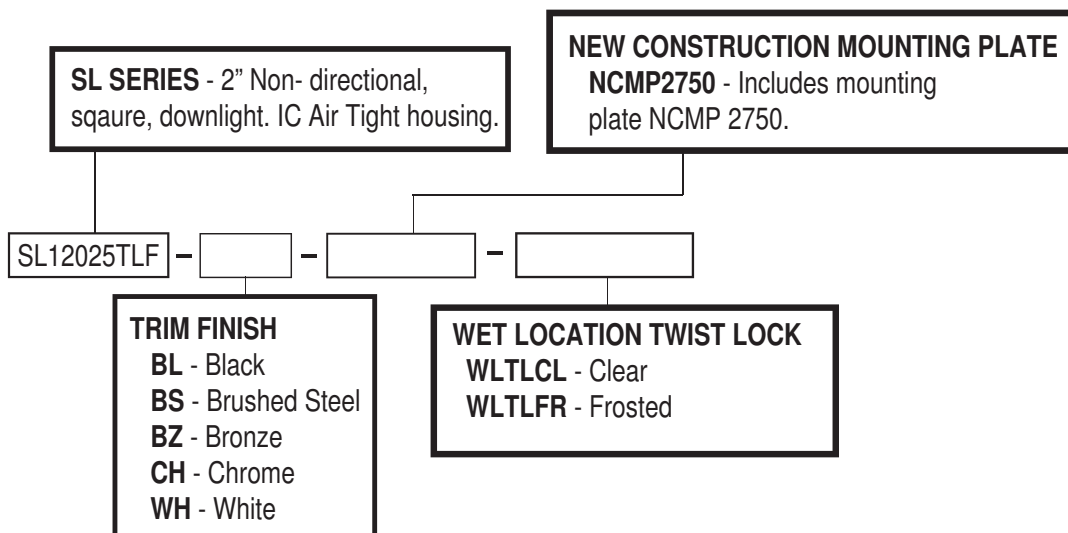

Lamp

- 120V 25W max. GU10 based lamp.
- Recommended lamp: 120V 9W max. Soraa LED lamp.
- Halogen alternative: 120V 25W max. aluminum backed lamp.

SL12025TLF - 2" Non-directional, Twist Lock, Square

Product Dimensions:

Accessories:

NCMP 2750 - New Construction Mounting Plate
Steel construction. 2 3/4" ø hole. Comes with hanger bars.

WLTL-XX-CLR / WLTL-XX-FR - Wet Location Twist Lock
Clear or Frosted. Converts fixture from Damp Location to Wet Location for use in showers.

LENSES/FILTERS - Single 1/8" lenses or filters may be used with this fixture.

Ordering Code:

Eg. SL12025TLF - BS - NCMP2750 - WLTLFR

SL12025TLF - 2" Non-directional, Twist Lock, Square**Reccomended Soraa LEDs:****Soraa Vivid 95 CRI*:**