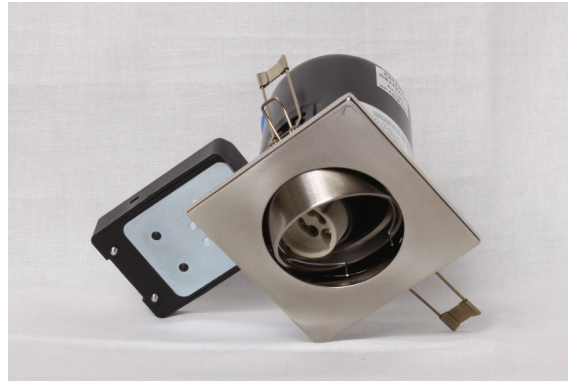

# SL12025TIF - 2" Directional, Square

## Product Features:

- 120V 25W max.
- Shallow 4 1/4" depth housing
- IC Air Tight housing

WORKS WITH  
**SORAA**<sup>®</sup>

### Housing

- Powder coated steel construction.
- Insulation Contact (IC) rated.
- Air Tight as per ASTM E283 Standard.
- Approved for use in dry and damp locations.
- Approved for feed-through wiring.
- 4 1/4" housing depth.