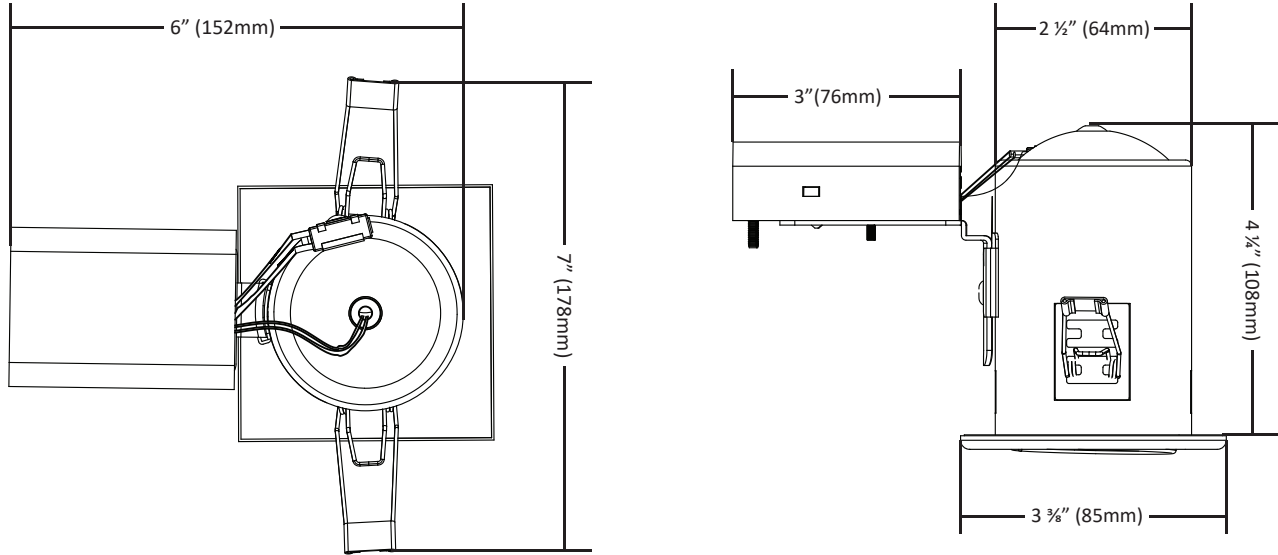

### Mounting

- Installs into 3/8" - 1 1/4" ceiling thickness.
- Installs into 3" diameter hole.
- New Construction Mounting Plate (NCMP 3000) available. Comes with hanger bars.
- **WARNING:** Cannot be directly covered in polycell spray-in foam insulation.

## Product Dimensions: