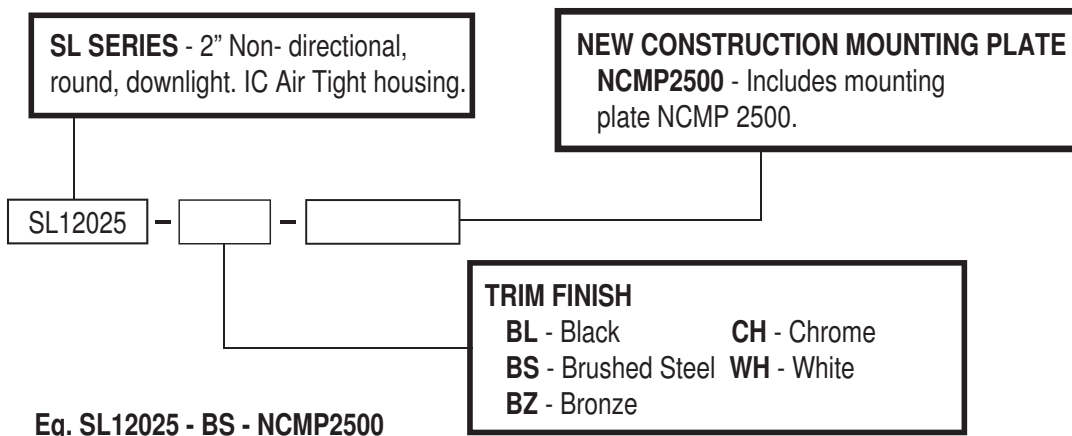

Lamp

- 120V 25W max. GU10 based lamp.
- Recommended lamp: 120V 9W max. Soraa LED lamp.
- Halogen alternative: 120V 25W max. aluminum backed lamp.

SL12025 - 2" Non-directional, Round

Product Dimensions:

Accessories:

NCMP 2500 - New Construction Mounting Plate
Steel construction. 2 1/2" ø hole. Comes with hanger bars.

Ordering Code:

SL12025 - 2" Non-directional, Round

Reccomended Soraa LEDs:

Soraa Vivid 95 CRI*:

Model	CCT (K)	Beam (°)	Power (W)	Lumens (lm)	CBCP
SM16GA-09-25D-927-03	2700K	25°	9W	465	2570
SM16GA-09-36D-927-03	2700K	36°	9W	465	1210
SM16GA-09-60D-927-03	2700K	60°	9W	465	470
SM16GA-09-25D-930-03	3000K	25°	9W	490	2700
SM16GA-09-36D-930-03	3000K	36°	9W	490	1280
SM16GA-09-60D-930-03	3000K	60°	9W	490	500