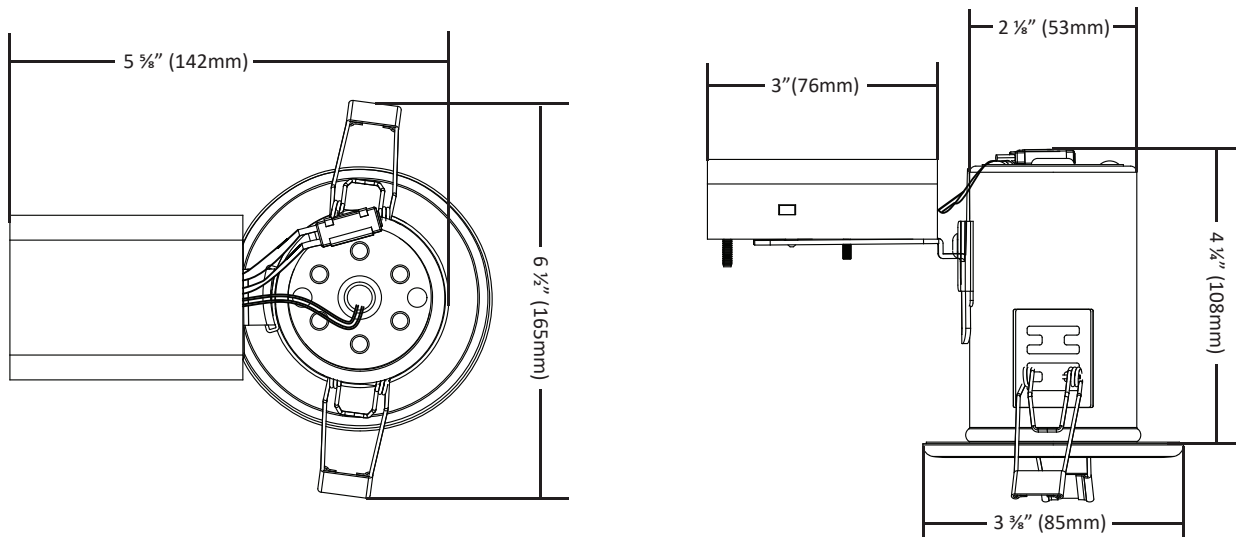

SL12025 - 2" Non-directional, Round

Product Features:

- 120V 25W max.
- Shallow 4 1/4" depth housing
- IC Air Tight housing

WORKS WITH
SORAA[®]

Product Specifications:

Housing

- Powder coated steel construction.
- Insulation Contact (IC) rated.
- Air Tight as per ASTM E283 Standard.
- Approved for use in dry and damp locations.
- Approved for feed-through wiring.
- 4 1/4" housing depth.

Warranty

- Two year warranty against manufacturer defects in material or workmanship. Please refer to our Terms of Sale for full warranty terms and conditions.

Mounting

- Installs into 3/8" - 1 1/4" ceiling thickness.
- Installs into 2 1/2" diameter hole.
- New Construction Mounting Plate (NCMP 2500) available. Comes with hanger bars.
- **WARNING:** Cannot be directly covered in polycell spray-in foam insulation.

Lamp

- 120V 25W max. GU10 based lamp.
- Recommended lamp: 120V 9W max. Soraa LED lamp.
- Halogen alternative: 120V 25W max. aluminum backed lamp.

SL12025 - 2" Non-directional, Round

Product Dimensions:

Accessories:

NCMP 2500 - New Construction Mounting Plate
Steel construction. 2 1/2" ø hole. Comes with hanger bars.

Ordering Code:

SL12025 - 2" Non-directional, Round

Reccomended Soraa LEDs:

Soraa Vivid 95 CRI*:

Model	CCT (K)	Beam (°)	Power (W)	Lumens (lm)	CBCP
SM16GA-09-25D-927-03	2700K	25°	9W	465	2570
SM16GA-09-36D-927-03	2700K	36°	9W	465	1210
SM16GA-09-60D-927-03	2700K	60°	9W	465	470
SM16GA-09-25D-930-03	3000K	25°	9W	490	2700
SM16GA-09-36D-930-03	3000K	36°	9W	490	1280
SM16GA-09-60D-930-03	3000K	60°	9W	490	500