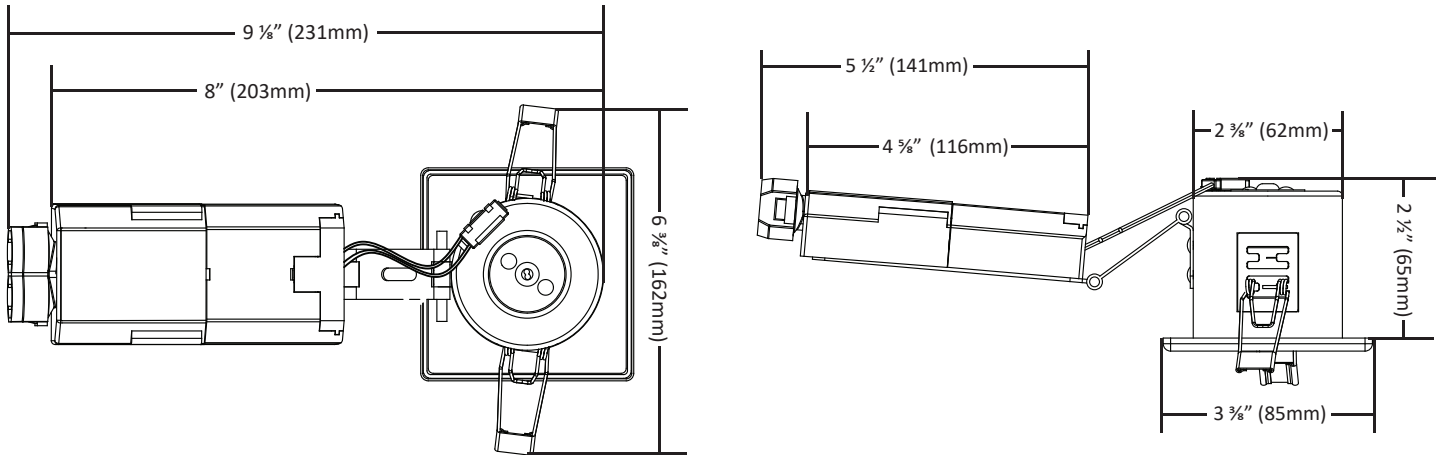

**Product Dimensions:**

**Accessories:**

**NCMP 2750** - New Construction Mounting Plate  
Steel construction. 2 3/4" ø hole. Comes with hanger bars.

**WLTCL-XX-CLR / WLTCL-XX-FR** - Wet Location Twist Lock  
Clear or Frosted. Converts fixture from Damp Location to Wet Location for use in showers.