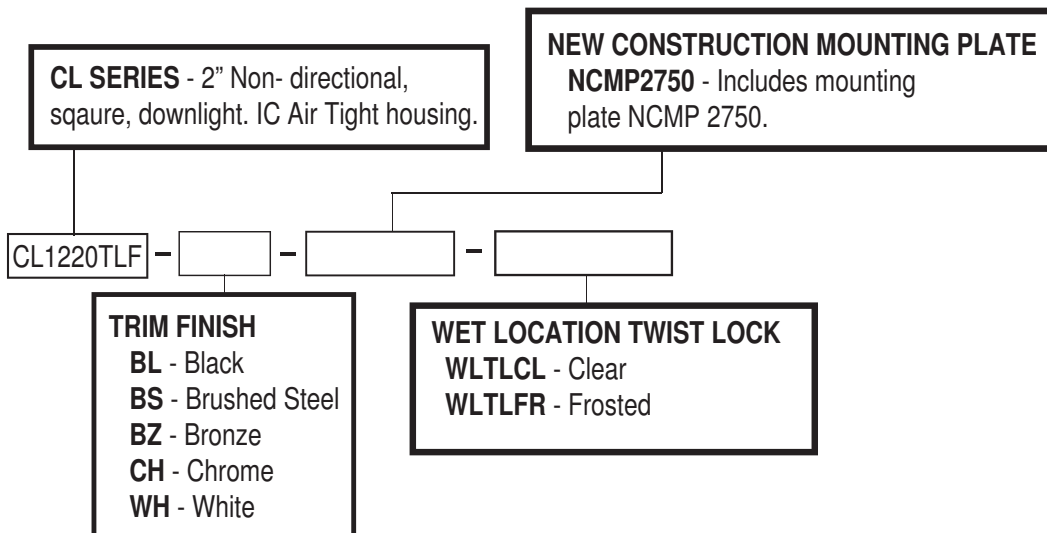

### Warranty

- Two year warranty against manufacturer defects in material or workmanship. Please refer to our Terms of Sale for full warranty terms and conditions.

**CL1220TLF - 2" Non-directional, Twist Lock, Square**

**Product Dimensions:**

**Accessories:**

**NCMP 2750** - New Construction Mounting Plate  
Steel construction. 2 3/4" ø hole. Comes with hanger bars.

**WLTCL-XX-CLR / WLTCL-XX-FR** - Wet Location Twist Lock  
Clear or Frosted. Converts fixture from Damp Location to Wet Location for use in showers.

**LENSES/FILTERS** - Single 1/8" lenses or filters may be used with this fixture.

**Ordering Code:**

Eg. **CL1220TLF - BS - NCMP2750 - WLTCLR**

# CL1220TLF - 2" Non-directional, Twist Lock, Square