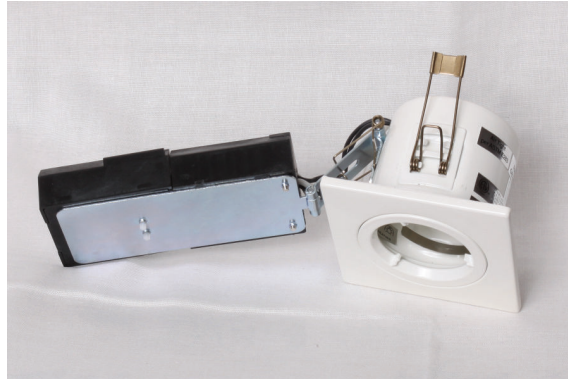

# CL1220TLF - 2" Non-directional, Twist Lock, Square

## Product Features:

- 120V input, 12V output
- Shallow 2 1/2" depth housing
- IC Air Tight housing
- CA Title 24 compliant when used with JA8 compliant lamps.

WORKS WITH  
**SORAA**<sup>®</sup>

### Housing

- Powder coated steel construction.
- Insulation Contact (IC) rated.
- Air Tight as per ASTM E283 Standard.
- Approved for use in dry and damp locations.
- Approved for feed-through wiring.
- 2 1/2" housing depth.
- CA Title 24 compliant when using Soraa Title 24 JA8 compliant lamps.

**Product Dimensions:**

**Accessories:**

**NCMP 2750** - New Construction Mounting Plate  
Steel construction. 2 3/4" ø hole. Comes with hanger bars.

**WLTCL-XX-CLR / WLTCL-XX-FR** - Wet Location Twist Lock  
Clear or Frosted. Converts fixture from Damp Location to Wet Location for use in showers.