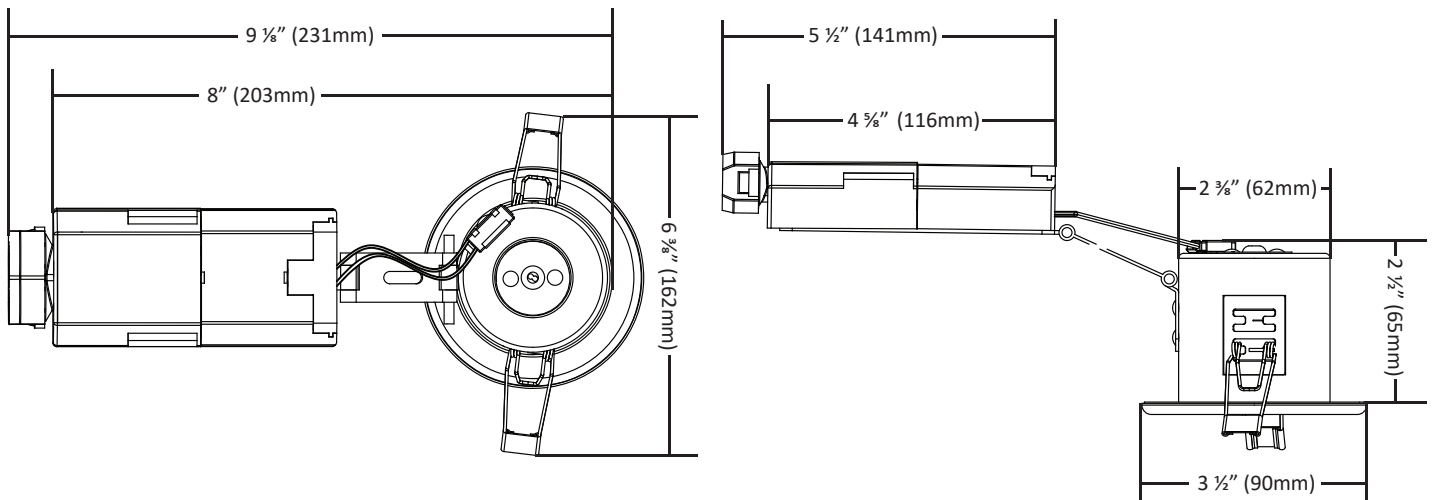

WORKS WITH
SORAA[®]

Product Specifications:**Housing**

- Powder coated steel construction.
- Insulation Contact (IC) rated.
- Air Tight as per ASTM E283 Standard.
- Approved for use in dry and damp locations.
- Approved for feed-through wiring.
- 2 1/2" housing depth.
- CA Title 24 compliant when using Soraa Title 24 JA8 compliant lamps.

CL1220TL - 2" Non-directional, Twist Lock, Round

Product Dimensions:

Accessories:

NCMP 2750 - New Construction Mounting Plate
Steel construction. 2 3/4" ø hole. Comes with hanger bars.

WLTCL-XX-CL / WLTCL-XX-FR - Wet Location Twist Lock
Clear or Frosted. Converts fixture from Damp Location to Wet Location for use in showers.

LENSES/FILTERS - Single 1/8" lenses or filters may be used with this fixture.

Ordering Code:

Eg. CL1220TL - WH - NCMP2750 - WLTFLR

CL1220TL - 2" Non-directional, Twist Lock, Round

Reccomended Soraa LEDs:

Soraa Vivid 95 CRI: