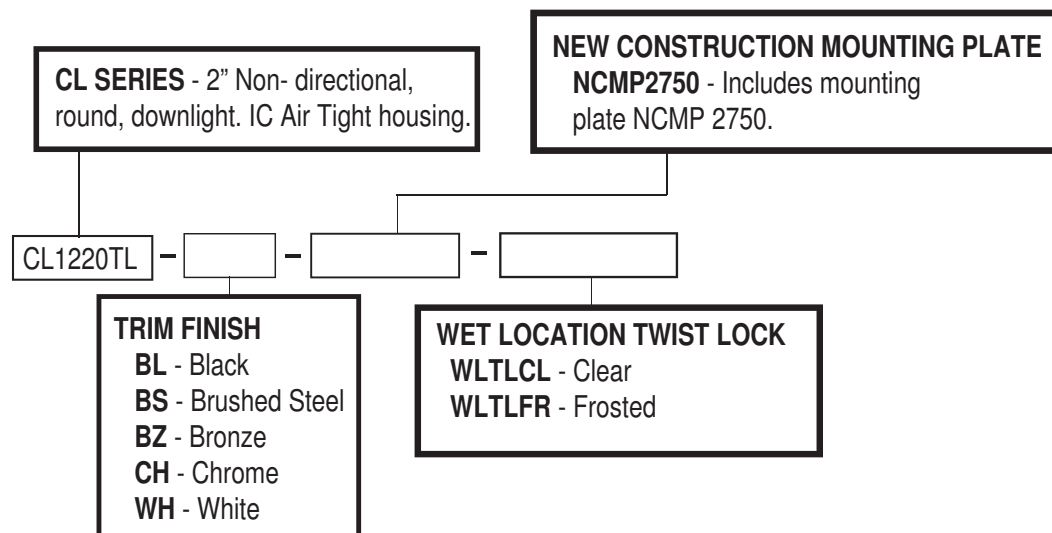

Lamp

- 12V 20W max. GU5.3 based lamp.
- Recommended lamp: 12V 7.5W max. Soraa LED lamp.
- Halogen alternative: 12V 20W max. aluminum backed lamp.

Warranty

- Two year warranty against manufacturer defects in material or workmanship. Please refer to our Terms of Sale for full warranty terms and conditions.

CL1220TL - 2" Non-directional, Twist Lock, Round

Product Dimensions:

Accessories:

NCMP 2750 - New Construction Mounting Plate
Steel construction. 2 3/4" ø hole. Comes with hanger bars.

WLTCL-XX-CL / WLTCL-XX-FR - Wet Location Twist Lock
Clear or Frosted. Converts fixture from Damp Location to Wet Location for use in showers.

LENSES/FILTERS - Single 1/8" lenses or filters may be used with this fixture.

Ordering Code:

Eg. CL1220TL - WH - NCMP2750 - WLTFLR

CL1220TL - 2" Non-directional, Twist Lock, Round

Reccomended Soraa LEDs:

Soraa Vivid 95 CRI: