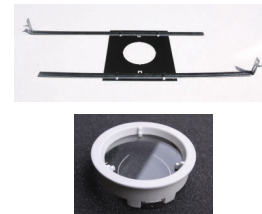

CL1220TL - 2" Non-directional, Twist Lock, Round

Product Dimensions:

Accessories:

NCMP 2750 - New Construction Mounting Plate
Steel construction. 2 3/4" ø hole. Comes with hanger bars.

WLTCL-XX-CL / WLTCL-XX-FR - Wet Location Twist Lock
Clear or Frosted. Converts fixture from Damp Location to Wet Location for use in showers.

LENSES/FILTERS - Single 1/8" lenses or filters may be used with this fixture.

Ordering Code:

Eg. CL1220TL - WH - NCMP2750 - WLTFLR

CL1220TL - 2" Non-directional, Twist Lock, Round

Reccomended Soraa LEDs:

Soraa Vivid 95 CRI: