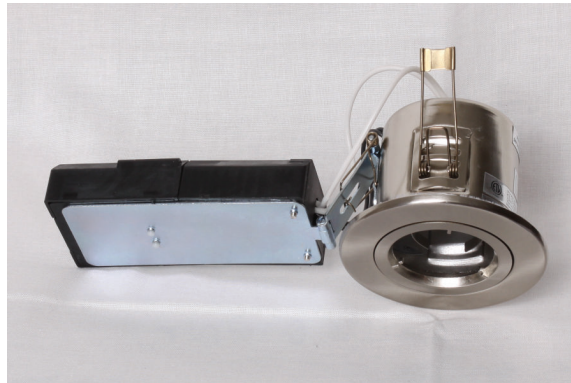

CL1220TL - 2" Non-directional, Twist Lock, Round**Product Features:**

- 120V input, 12V output
- Shallow 2 1/2" depth housing
- IC Air Tight housing
- CA Title 24 compliant when used with JA8 compliant lamps.

WORKS WITH
SORAA[®]

Product Specifications:**Housing**

- Powder coated steel construction.
- Insulation Contact (IC) rated.
- Air Tight as per ASTM E283 Standard.
- Approved for use in dry and damp locations.
- Approved for feed-through wiring.
- 2 1/2" housing depth.
- CA Title 24 compliant when using Soraa Title 24 JA8 compliant lamps.

Mounting

- Installs into 3/8" - 1 1/4" ceiling thickness.
- Installs into 2 3/4" diameter hole.
- New Construction Mounting Plate (NCMP 2750) available. Comes with hanger bars.
- **WARNING:** Cannot be directly covered in polycell spray-in foam insulation.

CL1220TL - 2" Non-directional, Twist Lock, Round

Product Dimensions:

Accessories:

NCMP 2750 - New Construction Mounting Plate
Steel construction. 2 3/4" ø hole. Comes with hanger bars.

WLTCL-XX-CL / WLTCL-XX-FR - Wet Location Twist Lock
Clear or Frosted. Converts fixture from Damp Location to Wet Location for use in showers.