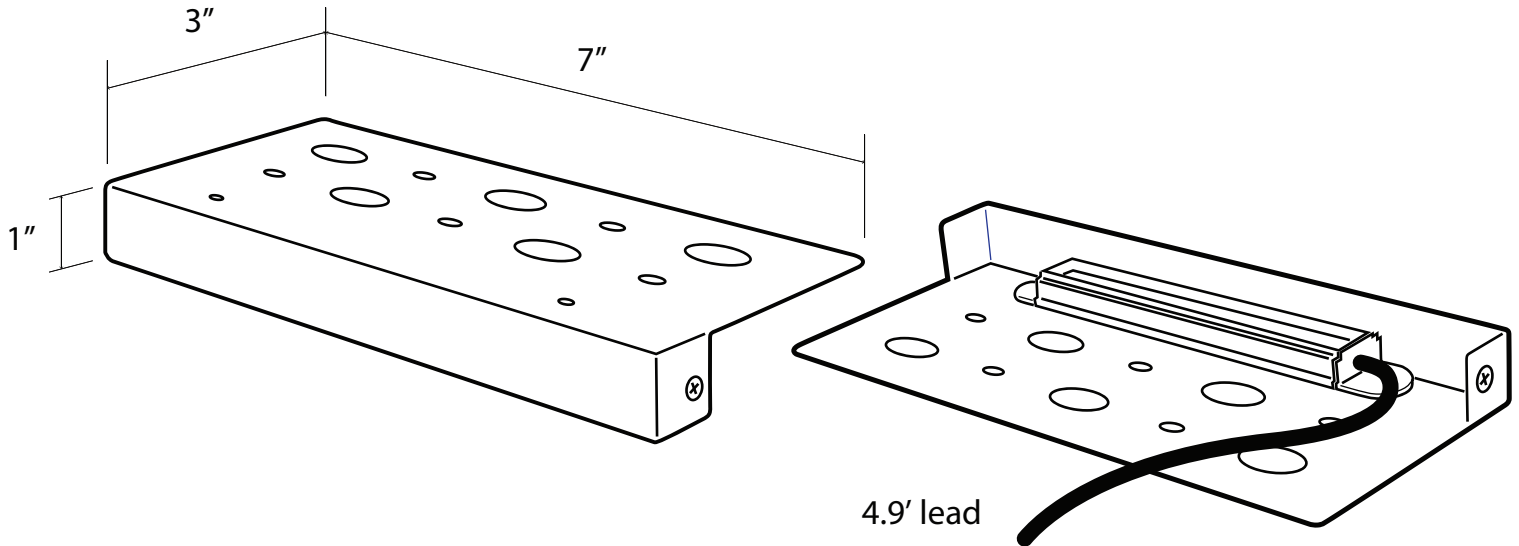

Electrical

- Input - 12VDC
- Power consumption - 2W
- Dimmable.

LEDs

- Lumens - 180lm
- Color temperature - 3000K
- 80+ CRI

SWHS122-3K-XX - LED Hardscape Light

Product Dimensions:

Ordering Code:

Eg. SWHS122-3K-BC