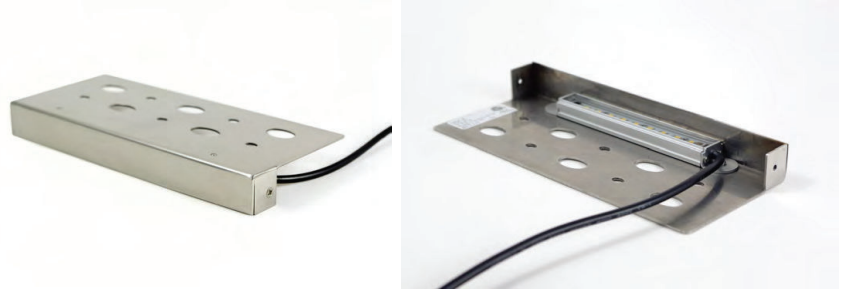

SWHS122-3K-XX - LED Hardscape Light

Product Features:

- 2W, 180 lumens, 3000K
- Rock & stone, step & wall illumination
- 304 stainless steel housing
- Dimmable

Product Specifications:

Housing

- 304 stainless steel construction.
- Approved for use in wet locations, IP67
- 4.9' wire lead

Trims

- Steel construction.
- Finishes available: Brushed Chrome (BC), Black (BL)
- For a polished stainless finish no trim is required.

Warranty

- Three year warranty against manufacturer defects in material or workmanship. Please refer to our Terms of Sale for full warranty terms and conditions.

Electrical

- Input - 12VDC
- Power consumption - 2W
- Dimmable.

LEDs

- Lumens - 180lm
- Color temperature - 3000K
- 80+ CRI

SWHS122-3K-XX - LED Hardscape Light

Product Dimensions:

Ordering Code:

Eg. SWHS122-3K-BC