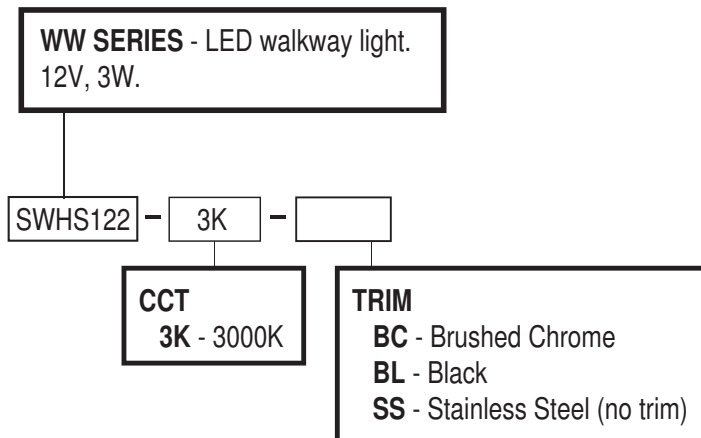

SWHS122-3K-XX - LED Hardscape Light

Product Features:

- 2W, 180 lumens, 3000K
- Rock & stone, step & wall illumination
- 304 stainless steel housing
- Dimmable

Product Specifications:

Housing

- 304 stainless steel construction.
- Approved for use in wet locations, IP67
- 4.9' wire lead

Electrical

- Input - 12VDC
- Power consumption - 2W
- Dimmable.

LEDs

- Lumens - 180lm
- Color temperature - 3000K
- 80+ CRI

SWHS122-3K-XX - LED Hardscape Light

Product Dimensions:

Ordering Code:

Eg. SWHS122-3K-BC