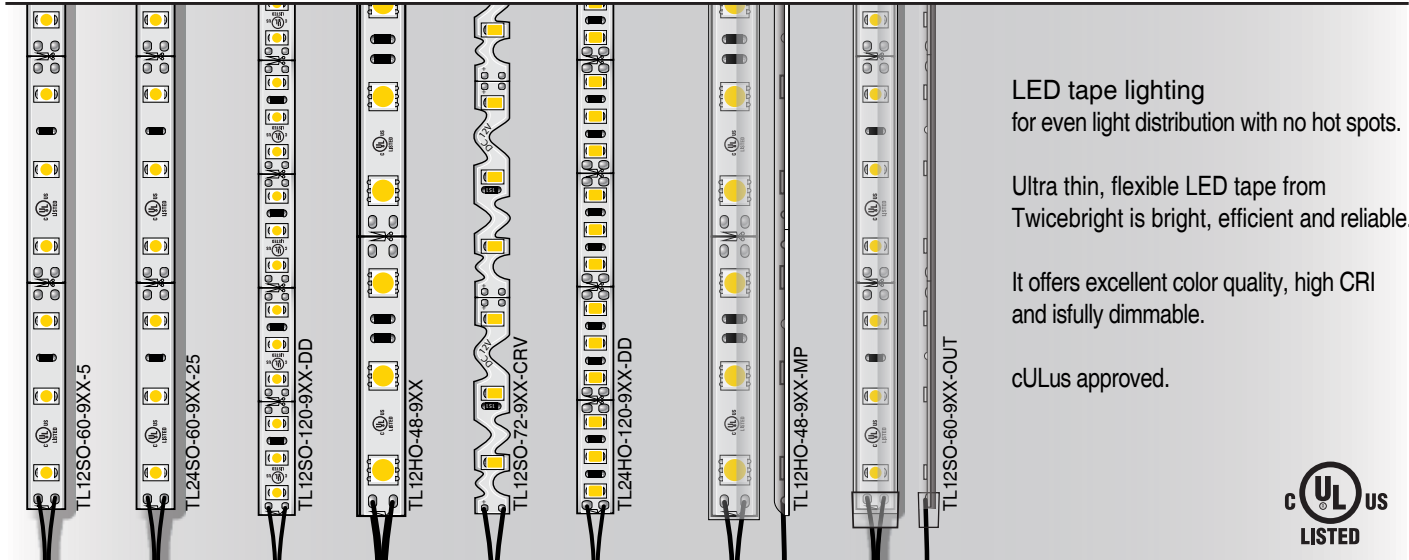

TL - Single Color LED Tape Light

LED tape lighting for even light distribution with no hot spots.

Ultra thin, flexible LED tape from Twicebright is bright, efficient and reliable.

It offers excellent color quality, high CRI and is fully dimmable.

cULus approved.

LED Tape	Voltage	LED Qty.	CRI	CCT*	Roll Length**	Light Output***	Power	Dims	Cut Length	LED Type
Indoor	VDC	per M/ft		K	M/ft	lm/ft	W/ft	W x H"	Inches	Chip
TL12SO-60-9XX-5	12VDC	60/18	>90	2700K, 3000K 4100K, 5500K	5/16.4	145	1.5	.32 x .08"	2"	3528
TL24SO-60-9XX-25	24VDC	60/18	>90	3000K	5/16.4	145	1.5	.32 x .08"	2"	3528
TL12SO-120-9XX-5-DD	12VDC	120/36	>90	3000K, 5500K CCT****	5/16.4	290	2.9	.32 x .08"	1"	3528
TL12HO-48-9XX-5	12VDC	48/14	>90	3000K, 5500K	5/16.4	360	3.5	.39 x .08"	2"	5050
TL12HO-72-9XX-5-CRV	12VDC	72/22	>90	3000K, 5500K	5/16.4	225	2.2	.28 x .08"	1 1/4"	2835
TL24HO-120-9XX-5-DD	24VDC	120/36	>90	3000K, 5500K	5/16.4	480	4.4	.39 x .08"	1"	2835
Moisture Proof										
TL12HO-48-9XX-5-MP	12VDC	48/14	>90	3000K, 5500K	5/16.4	360	3.5	.39 x .08"	2"	5050
TL24HO-120-9XX-5-DD-MP	24VDC	120/36	>90	3000K, 5500K	5/16.4	480	4.4	.39 x .08"	1"	2835
Outdoor Waterproof										
TL12SO-60-9XX-5-OUT	12VDC	60/18	>90	2700K, 3000K 4100K, 5500K	5/16.4	145	1.5	.47 x .16"	2"	3528

*Custom CCT available for all tape, **Custom lengths available, ***Light output measured at 3000K, ****CCT adjustable tape (2600-6500K) requires controller

Ordering Code: