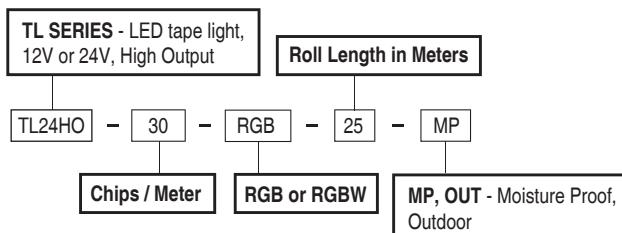

cULus Approved

3 Year Warranty

LED Tape*	Voltage	LED Qty.	Colors	Roll Length**	Light Output	Power	Dimm	Cut Length	LED Type
Indoor	VDC	per M/ft		M/ft	lm/ft	W/ft	W x H"	Inches	Chip
TL12HO-30-RGB-5	12VDC	30/9	Red, Green, Blue	5/16.4	160 max.	2.2	.39 x .08"	4"	5050
TL12HO-30-RGB-25	12VDC	30/9	Red, Green, Blue	25/82	160 max.	2.2	.39 x .08"	4"	5050
TL24HO-30-RGB-25	24VDC	30/9	Red, Green, Blue	25/82	160 max.	2.2	.39 x .08"	8"	5050
TL24HO-60-RGBW-5	24VDC	60/18	Red, Green, Blue, White(2700K)	5/16.4	200 max.	4.4	.47 x .08"	4"	5050
Moisture Proof									
TL12HO-30-RGB-5-MP	12VDC	30/9	Red, Green, Blue	5/16.4	160 max.	2.2	.39 x .08"	4"	5050
TL24HO-60-RGBW-5-MP	24VDC	60/18	Red, Green, Blue, White(2700K)	5/16.4	200 max.	4.4	.47 x .08"	4"	5050
Outdoor Waterproof									
TL12HO-30-RGB-10-OUT	12VDC	60/18	Red, Green, Blue	5/16.4	160 max.	2.2	.47 x .16"	4"	5050
TL24HO-30-RGB-10-OUT	24VDC	60/18	Red, Green, Blue	5/16.4	160 max.	2.2	.47 x .16"	8"	5050

*All RGB/RGBW tape must be used with non-dimmable drivers and a controller (DR-RGB-WIFI-CON), **Custom lengths available

Ordering Code:

Eg. TL24HO-60-RGBW-5-MP