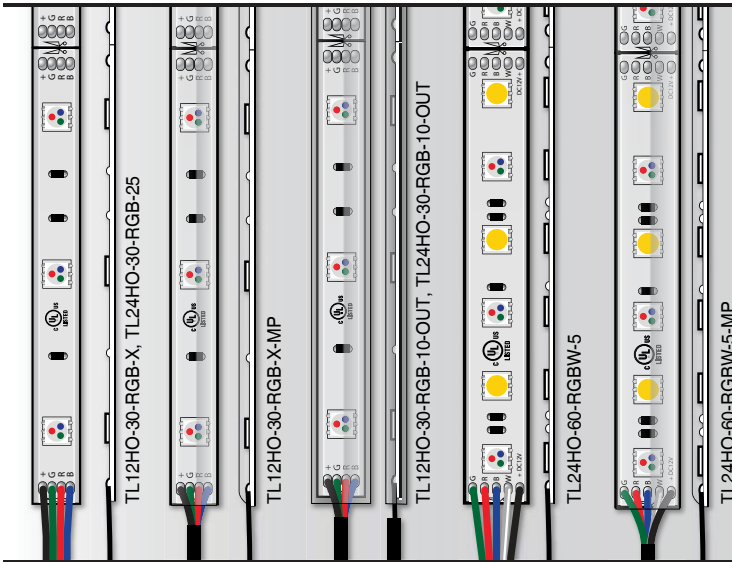

TL - RGB/RGBW LED Tape Light

RGB and RGBW LED Tape Light

Ultra thin flexible LED tape light from Twice Bright is bright, efficient and reliable. It offers excellent color quality, and is fully dimmable.

cULus Approved

3 Year Warranty

LED Tape*	Voltage	LED Qty.	Colors	Roll Length**	Light Output	Power	Dimm	Cut Length	LED Type
Indoor	VDC	per M/ft		M/ft	lm/ft	W/ft	W x H"	Inches	Chip
TL12HO-30-RGB-5	12VDC	30/9	Red, Green, Blue	5/16.4	160 max.	2.2	.39 x .08"	4"	5050
TL12HO-30-RGB-25	12VDC	30/9	Red, Green, Blue	25/82	160 max.	2.2	.39 x .08"	4"	5050
TL24HO-30-RGB-25	24VDC	30/9	Red, Green, Blue	25/82	160 max.	2.2	.39 x .08"	8"	5050
TL24HO-60-RGBW-5	24VDC	60/18	Red, Green, Blue, White(2700K)	5/16.4	200 max.	4.4	.47 x .08"	4"	5050
Moisture Proof									
TL12HO-30-RGB-5-MP	12VDC	30/9	Red, Green, Blue	5/16.4	160 max.	2.2	.39 x .08"	4"	5050
TL24HO-60-RGBW-5-MP	24VDC	60/18	Red, Green, Blue, White(2700K)	5/16.4	200 max.	4.4	.47 x .08"	4"	5050
Outdoor Waterproof									
TL12HO-30-RGB-10-OUT	12VDC	60/18	Red, Green, Blue	5/16.4	160 max.	2.2	.47 x .16"	4"	5050
TL24HO-30-RGB-10-OUT	24VDC	60/18	Red, Green, Blue	5/16.4	160 max.	2.2	.47 x .16"	8"	5050

*All RGB/RGBW tape must be used with non-dimmable drivers and a controller (DR-RGB-WIFI-CON), **Custom lengths available

Ordering Code:

Eg. TL24HO-60-RGBW-5-MP