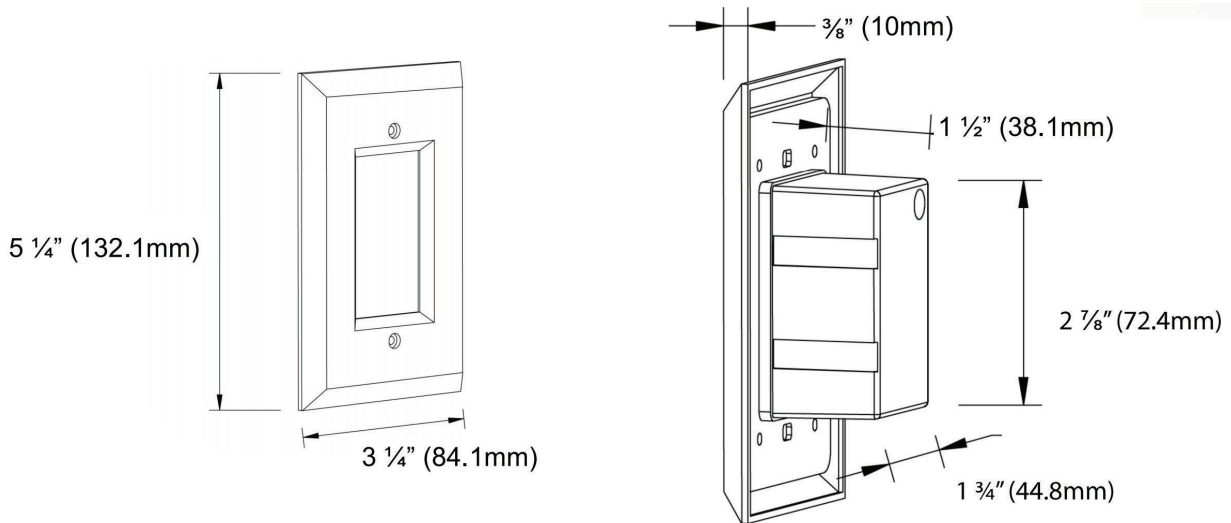

Product Dimensions: