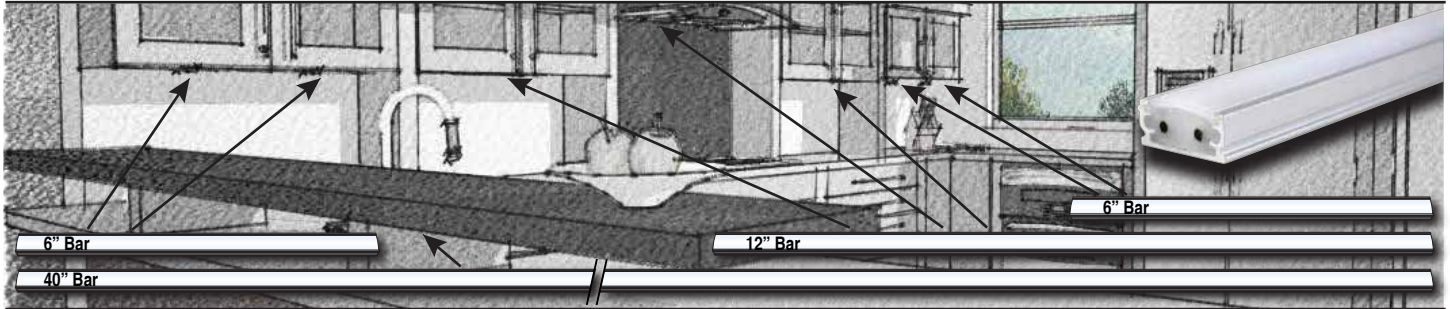

LL24HO-XXX - 24V Linkable Linear Lights

LL24HO Linkable Linear Lights

for even light output with no hot spots.

6" (5-7/8"), 12" (11-13/16"), and 40" (39-3/8") lengths

Power Feed

20" Jumper

Middle Connector

Corner Connector