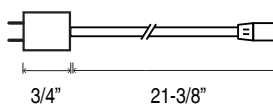

LL24HO-XXX - 24V Linkable Linear Lights

LL24HO Linkable Linear Lights

for even light output with no hot spots.

6" (5-7/8"), 12" (11-13/16"), and 40" (39-3/8") lengths

Power Feed

20" Jumper

Middle Connector

Corner Connector

Middle connectors have a corresponding groove.

POWER SUPPLY (CLASS 2)*

DIMMING	PSU	PART #	INPUT	WATTAGE	OUTPUT	DIMENSIONS	WIRING	CALCULATIONS	QUANTITY
	96W 24V LED Power Supply	DR-96W24VDC-DIME	120V	96W MAX.	24VDC	L - 6.77" W - 2.67" H - 1.26"	HARDWIRE		