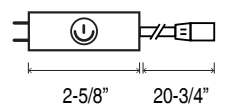

LL24HO-XXX - 24V Linkable Linear Lights

LL24HO Linkable Linear Lights

for even light output with no hot spots.

6" (5-7/8"), 12" (11-13/16"), and 40" (39-3/8") lengths

Power Feed

20" Jumper

Middle Connector

Corner Connector

Middle connectors have a corresponding groove.

POWER SUPPLY (CLASS 2)*

DIMMING	PSU	PART #	INPUT	WATTAGE	OUTPUT	DIMENSIONS	WIRING	CALCULATIONS	QUANTITY
	96W 24V LED Power Supply	DR-96W24VDC-DIME	120V	96W MAX.	24VDC	L - 6.77" W - 2.67" H - 1.26"	HARDWIRE		