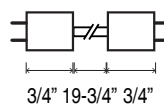

LL24HO-XXX - 24V Linkable Linear Lights

LL24HO Linkable Linear Lights

for even light output with no hot spots.

6" (5-7/8"), 12" (11-13/16"), and 40" (39-3/8") lengths

Power Feed

20" Jumper

Middle Connector

Corner Connector

Middle connectors have a corresponding groove.

POWER SUPPLY (CLASS 2)*

DIMMING	PSU	PART #	INPUT	WATTAGE	OUTPUT	DIMENSIONS	WIRING	CALCULATIONS	QUANTITY
	96W 24V LED Power Supply	DR-96W24VDC-DIME	120V	96W MAX.	24VDC	L - 6.77" W - 2.67" H - 1.26"	HARDWIRE		