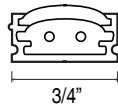

LL24HO-XXX - 24V Linkable Linear Lights

LL24HO Linkable Linear Lights

for even light output with no hot spots.

6" (5-7/8"), 12" (11-13/16"), and 40" (39-3/8") lengths

Power Feed

20" Jumper

Middle Connector

Corner Connector

Middle connectors have a corresponding groove.

POWER SUPPLY (CLASS 2)*

DIMMING	PSU	PART #	INPUT	WATTAGE	OUTPUT	DIMENSIONS	WIRING	CALCULATIONS	QUANTITY
	96W 24V LED Power Supply	DR-96W24VDC-DIME	120V	96W MAX.	24VDC	L - 6.77" W - 2.67" H - 1.26"	HARDWIRE		