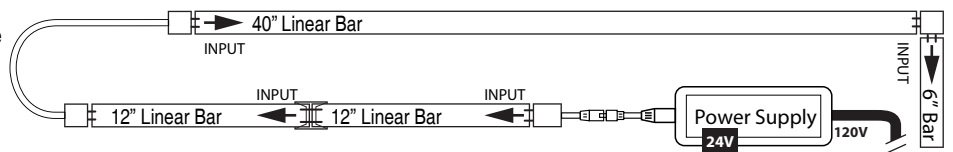

LL24HO-XXX - 24V Linkable Linear Lights

LL24HO Linkable Linear Lights

for even light output with no hot spots.

6" (5-7/8"), 12" (11-13/16"), and 40" (39-3/8") lengths

Power Feed

20" Jumper

Middle Connector

Corner Connector

Middle connectors have a corresponding groove.

POWER SUPPLY (CLASS 2)*

DIMMING	PSU	PART #	INPUT	WATTAGE	OUTPUT	DIMENSIONS	WIRING	CALCULATIONS	QUANTITY
	96W 24V LED Power Supply	DR-96W24VDC-DIME	120V	96W MAX.	24VDC	L - 6.77" W - 2.67" H - 1.26"	HARDWIRE		