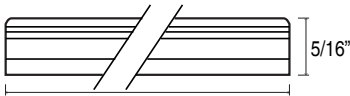

LL24HO-XXX - 24V Linkable Linear Lights

LL24HO Linkable Linear Lights

for even light output with no hot spots.

6" (5-7/8"), 12" (11-13/16"), and 40" (39-3/8") lengths

Power Feed

20" Jumper

Middle Connector

Corner Connector