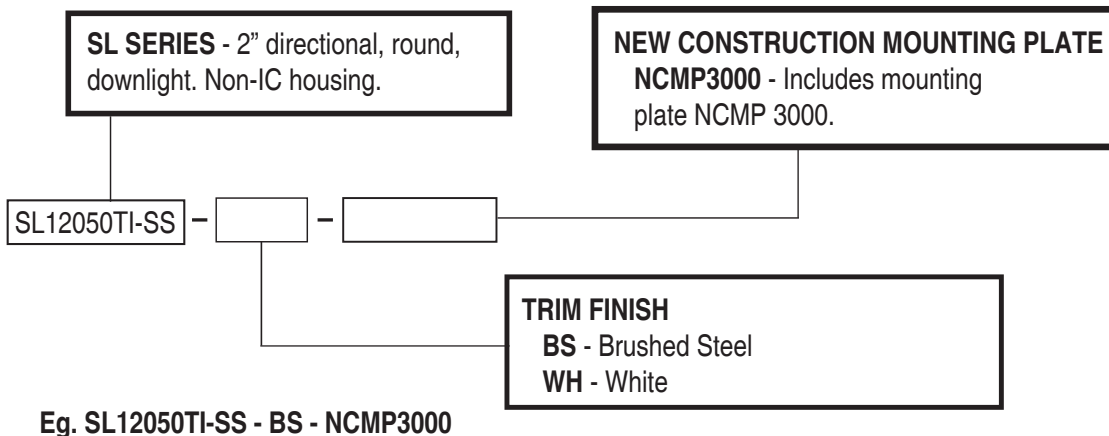

SL12050TI-SS - 2" Directional, Round, Stainless

Product Features:

- 120V 50W max.
- Shallow 4 ¼" depth housing
- 10 year Rust Free warranty

WORKS WITH
SORAA[®]

Product Specifications:

Housing

- Powder coated 316L stainless steel construction.
- No Insulation Contact (Non-IC) rated.
- Air Tight as per ASTM E283 Standard.
- Approved for use in dry and damp locations.
- Approved for feed-through wiring.
- 4 ¼" housing depth.

Lamp

- 120V 50W max. GU10 based lamp.
- Recommended lamp: 120V 9W max. Soraa LED lamp.
- Halogen alternative: 120V 50W max. aluminum backed lamp.

SL12050TI-SS - 2" Directional, Round, Stainless

Product Dimensions:

Accessories:

NCMP 3000 - New Construction Mounting Plate
Steel construction. 3" ø hole. Comes with hanger bars.

Ordering Code:

SL12050TI-SS - 2" Directional, Round, Stainless**Reccomended Soraa LEDs:****Soraa Vivid 95 CRI*:**