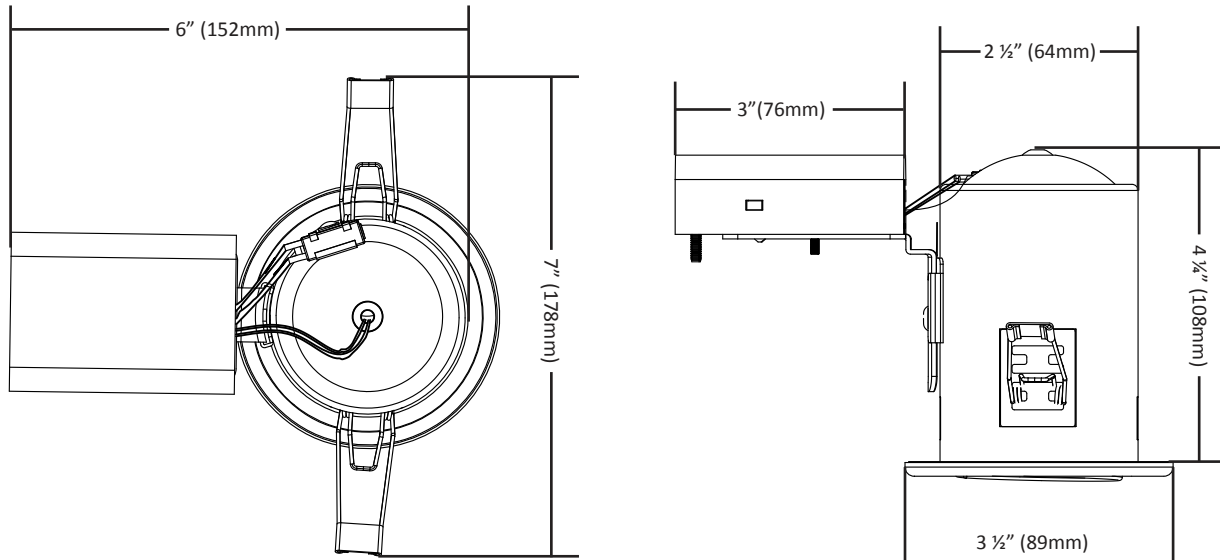

SL12050TI-SS - 2" Directional, Round, Stainless

Product Features:

- 120V 50W max.
- Shallow 4 ¼" depth housing
- 10 year Rust Free warranty

WORKS WITH
SORAA[®]

Product Specifications:

Housing

- Powder coated 316L stainless steel construction.
- No Insulation Contact (Non-IC) rated.
- Air Tight as per ASTM E283 Standard.
- Approved for use in dry and damp locations.
- Approved for feed-through wiring.
- 4 ¼" housing depth.

Mounting

- Installs into ¾" - 1 ¼" ceiling thickness.
- Installs into 3" diameter hole.
- New Construction Mounting Plate (NCMP 3000) available. Comes with hanger bars.
- **WARNING:** Cannot be directly covered in polycell spray-in foam insulation.

Lamp

- 120V 50W max. GU10 based lamp.
- Recommended lamp: 120V 9W max. Soraa LED lamp.
- Halogen alternative: 120V 50W max. aluminum backed lamp.

SL12050TI-SS - 2" Directional, Round, Stainless

Product Dimensions:

Accessories:

NCMP 3000 - New Construction Mounting Plate
Steel construction. 3" ø hole. Comes with hanger bars.

Ordering Code:

SL12050TI-SS - 2" Directional, Round, Stainless**Reccomended Soraa LEDs:****Soraa Vivid 95 CRI*:**