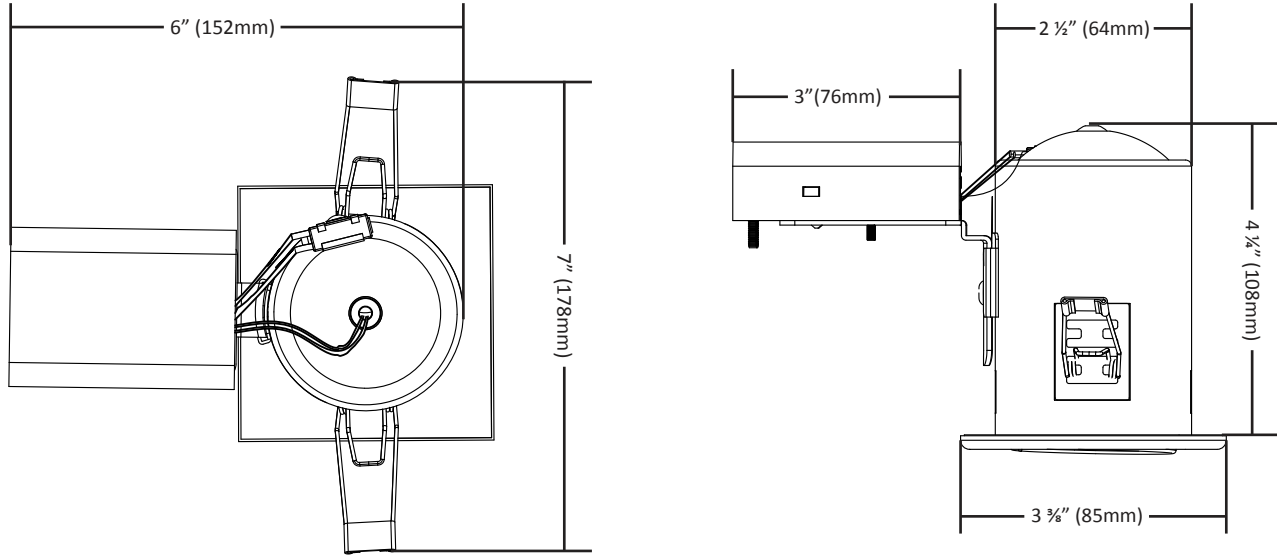

### Mounting

- Installs into ¾" - 1 ¼" ceiling thickness.
- Installs into 3" diameter hole.
- New Construction Mounting Plate (NCMP 3000) available. Comes with hanger bars.
- **WARNING:** Cannot be directly covered in polycell spray-in foam insulation.

### Product Dimensions: