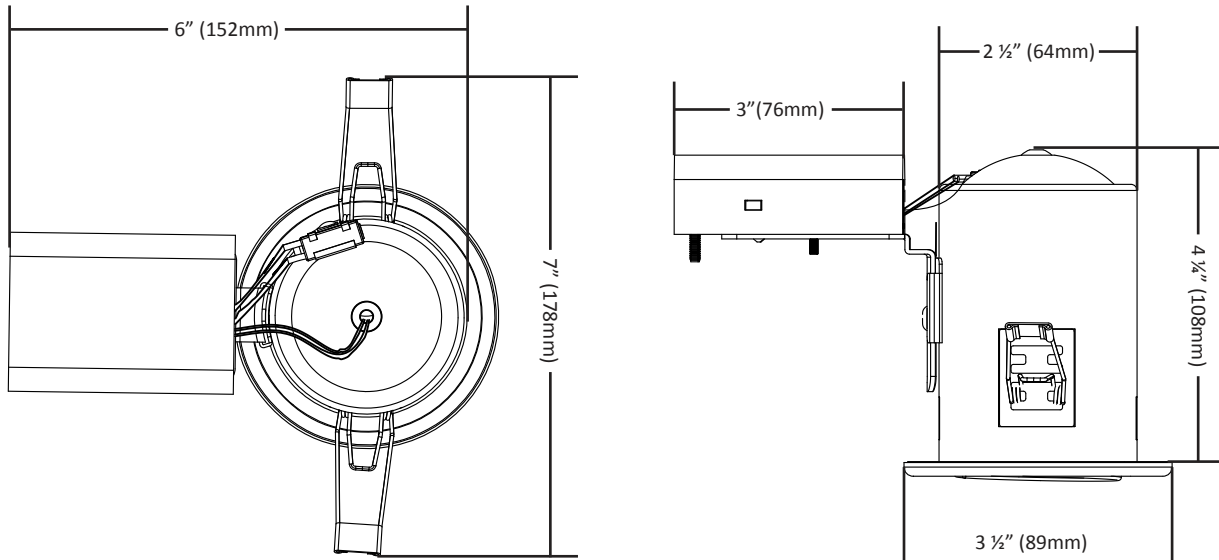

SL12025TI - 2" Directional, Round

Product Features:

- 120V 25W max.
- Shallow 4 ¼" depth housing
- IC Air Tight housing

WORKS WITH
SORAA[®]

Product Specifications:

Housing

- Powder coated steel construction.
- Insulation Contact (IC) rated.
- Air Tight as per ASTM E283 Standard.
- Approved for use in dry and damp locations.
- Approved for feed-through wiring.
- 4 ¼" housing depth.

Warranty

- Two year warranty against manufacturer defects in material or workmanship. Please refer to our Terms of Sale for full warranty terms and conditions.

Mounting

- Installs into ¾" - 1 ¼" ceiling thickness.
- Installs into 3" diameter hole.
- New Construction Mounting Plate (NCMP 3000) available. Comes with hanger bars.
- **WARNING:** Cannot be directly covered in polycell spray-in foam insulation.

Lamp

- 120V 25W max. GU10 based lamp.
- Recommended lamp: 120V 9W max. Soraa LED lamp.
- Halogen alternative: 120V 25W max. aluminum backed lamp.

SL12025TI - 2" Directional, Round

Product Dimensions:

Accessories:

NCMP 3000 - New Construction Mounting Plate
Steel construction. 3" ø hole. Comes with hanger bars.

Ordering Code:

SL12025TI - 2" Directional, Round

Reccomended Soraa LEDs:

Soraa Vivid 95 CRI*:

Model	CCT (K)	Beam (°)	Power (W)	Lumens (lm)	CBCP
SM16GA-09-25D-927-03	2700K	25°	9W	465	2570
SM16GA-09-36D-927-03	2700K	36°	9W	465	1210
SM16GA-09-60D-927-03	2700K	60°	9W	465	470
SM16GA-09-25D-930-03	3000K	25°	9W	490	2700
SM16GA-09-36D-930-03	3000K	36°	9W	490	1280
SM16GA-09-60D-930-03	3000K	60°	9W	490	500