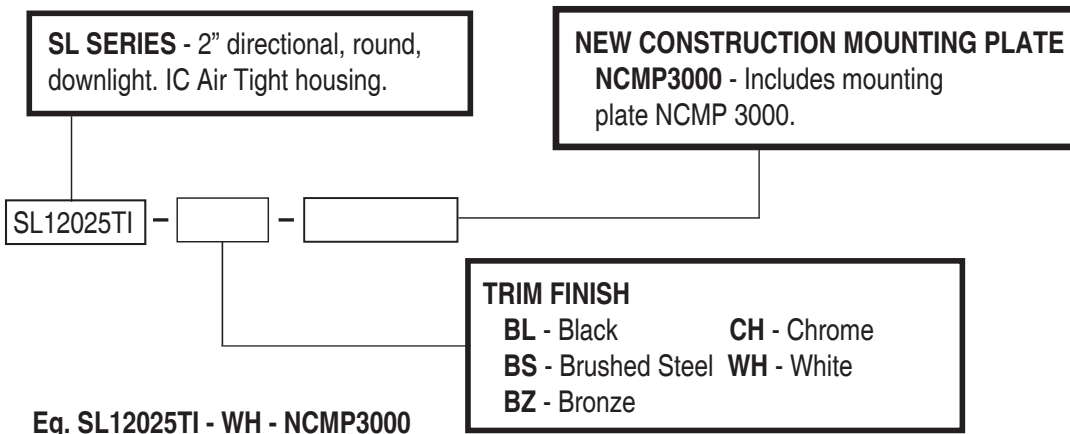

SL12025TI - 2" Directional, Round

Product Features:

- 120V 25W max.
- Shallow 4 ¼" depth housing
- IC Air Tight housing

WORKS WITH
SORAA[®]

Product Specifications:

Housing

- Powder coated steel construction.
- Insulation Contact (IC) rated.
- Air Tight as per ASTM E283 Standard.
- Approved for use in dry and damp locations.
- Approved for feed-through wiring.
- 4 ¼" housing depth.

Lamp

- 120V 25W max. GU10 based lamp.
- Recommended lamp: 120V 9W max. Soraa LED lamp.
- Halogen alternative: 120V 25W max. aluminum backed lamp.

SL12025TI - 2" Directional, Round

Product Dimensions:

Accessories:

NCMP 3000 - New Construction Mounting Plate
Steel construction. 3" ø hole. Comes with hanger bars.

Ordering Code:

SL12025TI - 2" Directional, Round

Reccomended Soraa LEDs:

Soraa Vivid 95 CRI*:

Model	CCT (K)	Beam (°)	Power (W)	Lumens (lm)	CBCP
SM16GA-09-25D-927-03	2700K	25°	9W	465	2570
SM16GA-09-36D-927-03	2700K	36°	9W	465	1210
SM16GA-09-60D-927-03	2700K	60°	9W	465	470
SM16GA-09-25D-930-03	3000K	25°	9W	490	2700
SM16GA-09-36D-930-03	3000K	36°	9W	490	1280
SM16GA-09-60D-930-03	3000K	60°	9W	490	500