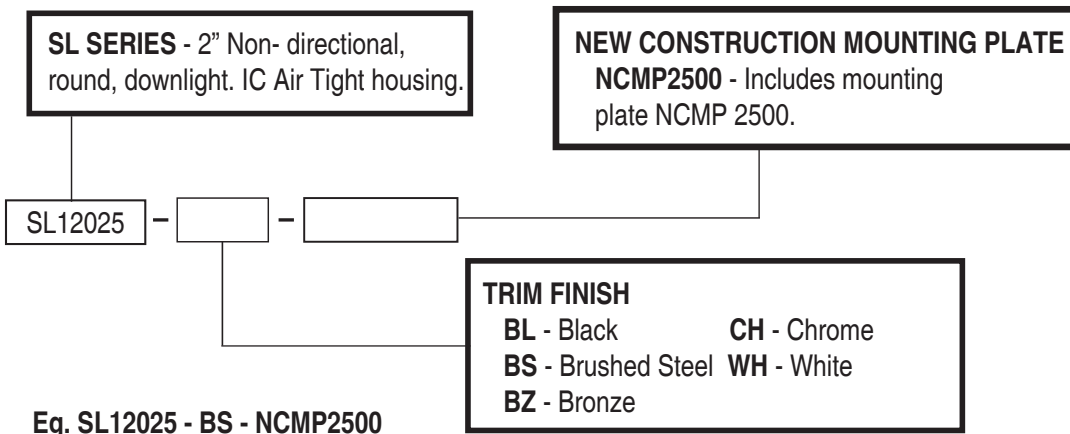

Lamp

- 120V 25W max. GU10 based lamp.
- Recommended lamp: 120V 9W max. Soraa LED lamp.
- Halogen alternative: 120V 25W max. aluminum backed lamp.

SL12025 - 2" Non-directional, Round

Product Dimensions:

Accessories:

NCMP 2500 - New Construction Mounting Plate
Steel construction. 2 1/2" ø hole. Comes with hanger bars.

Ordering Code:

SL12025 - 2" Non-directional, Round

Reccomended Soraa LEDs:

Soraa Vivid 95 CRI*:

Model	CCT (K)	Beam (°)	Power (W)	Lumens (lm)	CBCP
SM16GA-09-25D-927-03	2700K	25°	9W	465	2570
SM16GA-09-36D-927-03	2700K	36°	9W	465	1210
SM16GA-09-60D-927-03	2700K	60°	9W	465	470
SM16GA-09-25D-930-03	3000K	25°	9W	490	2700
SM16GA-09-36D-930-03	3000K	36°	9W	490	1280
SM16GA-09-60D-930-03	3000K	60°	9W	490	500