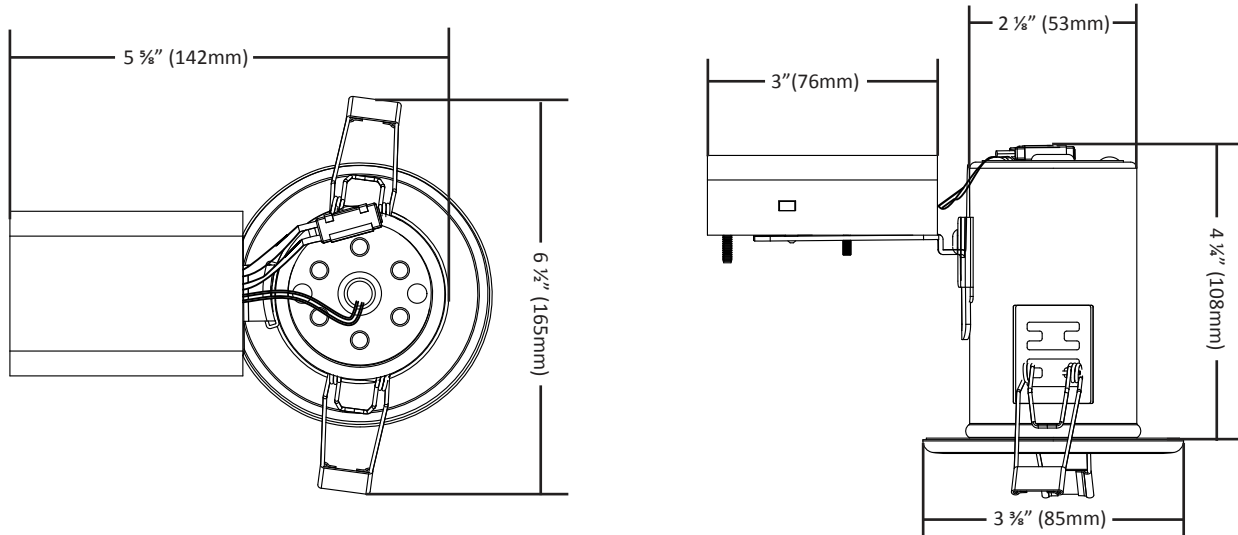

SL12025 - 2" Non-directional, Round

Product Features:

- 120V 25W max.
- Shallow 4 ¼" depth housing
- IC Air Tight housing

WORKS WITH
SORAA[®]

Product Specifications:

Housing

- Powder coated steel construction.
- Insulation Contact (IC) rated.
- Air Tight as per ASTM E283 Standard.
- Approved for use in dry and damp locations.
- Approved for feed-through wiring.
- 4 ¼" housing depth.

Warranty

- Two year warranty against manufacturer defects in material or workmanship. Please refer to our Terms of Sale for full warranty terms and conditions.

Mounting

- Installs into ¾" - 1 ¼" ceiling thickness.
- Installs into 2 ½" diameter hole.
- New Construction Mounting Plate (NCMP 2500) available. Comes with hanger bars.
- **WARNING:** Cannot be directly covered in polycell spray-in foam insulation.

Lamp

- 120V 25W max. GU10 based lamp.
- Recommended lamp: 120V 9W max. Soraa LED lamp.
- Halogen alternative: 120V 25W max. aluminum backed lamp.

SL12025 - 2" Non-directional, Round

Product Dimensions:

Accessories:

NCMP 2500 - New Construction Mounting Plate
Steel construction. 2 1/2" ø hole. Comes with hanger bars.

Ordering Code:

SL12025 - 2" Non-directional, Round

Reccomended Soraa LEDs:

Soraa Vivid 95 CRI*:

Model	CCT (K)	Beam (°)	Power (W)	Lumens (lm)	CBCP
SM16GA-09-25D-927-03	2700K	25°	9W	465	2570
SM16GA-09-36D-927-03	2700K	36°	9W	465	1210
SM16GA-09-60D-927-03	2700K	60°	9W	465	470
SM16GA-09-25D-930-03	3000K	25°	9W	490	2700
SM16GA-09-36D-930-03	3000K	36°	9W	490	1280
SM16GA-09-60D-930-03	3000K	60°	9W	490	500